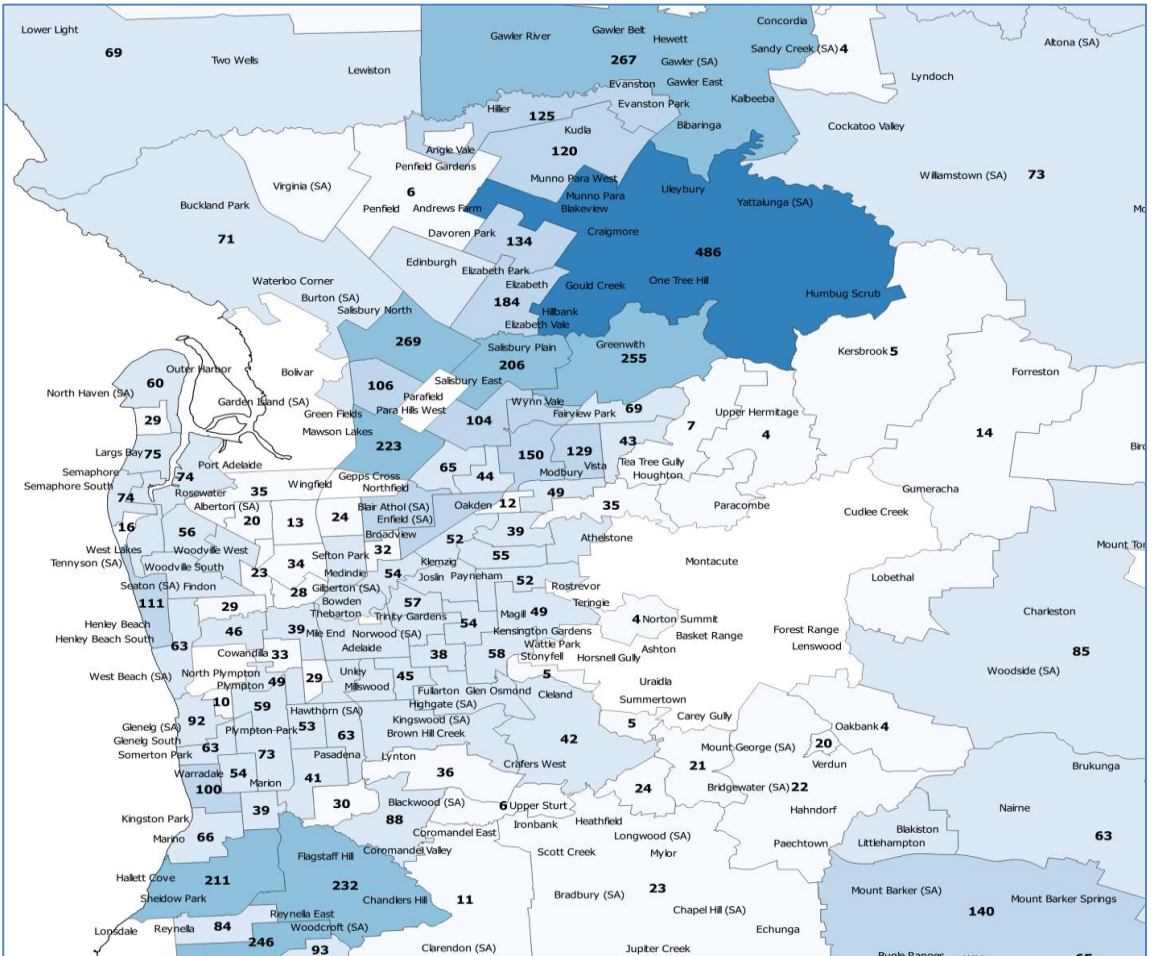

U55 Mil Super ex-service personnel

- 0 - 7
- 7 - 13
- 13 - 22
- 22 - 36
- 36 - 59
- 59 - 106
- 106 - 888

Locations of existing ESOs by town/suburb

State Data Pack – South Australia

State Data Packs have been developed to enable higher resolution analysis by the ESO community of veteran location data collected by the ESO Mapping Project.

Each State Data Pack includes the follow:

- DVA veteran Map by Postcode (not LGA)
 - Each postcode labelled with the number of DVA veterans in that postcode
 - Town/Suburb names also included to assist in identifying where specific postcode boundaries are.
- Mil Super Ex-Service Personnel (Regular and Reservists who have had CFTS) map by postcodes
 - Each postcode labelled with the number of Mil Super Ex-Service personnel in that postcode
 - Town/Suburb names also included to assist in identifying where specific postcode boundaries are.
- U55 Mil Super Ex-Service Personnel (Regular and Reservists who have had CFTS) map by postcodes
 - Each postcode labelled with the number of U55 Mil Super Ex-Service personnel in that postcode
 - Town/Suburb names also included to assist in identifying where specific postcode boundaries are.
- Locations of existing ESOs by town/suburb

DVA veteran Map by Postcode

DVA Veterans by postcode

Under 55 Mil Super Ex-Service Personnel (Regular and Reservists who have had CFTS) map by postcodes

U55 Mil Super ex-service personnel

Locations of existing ESOs by town/suburb