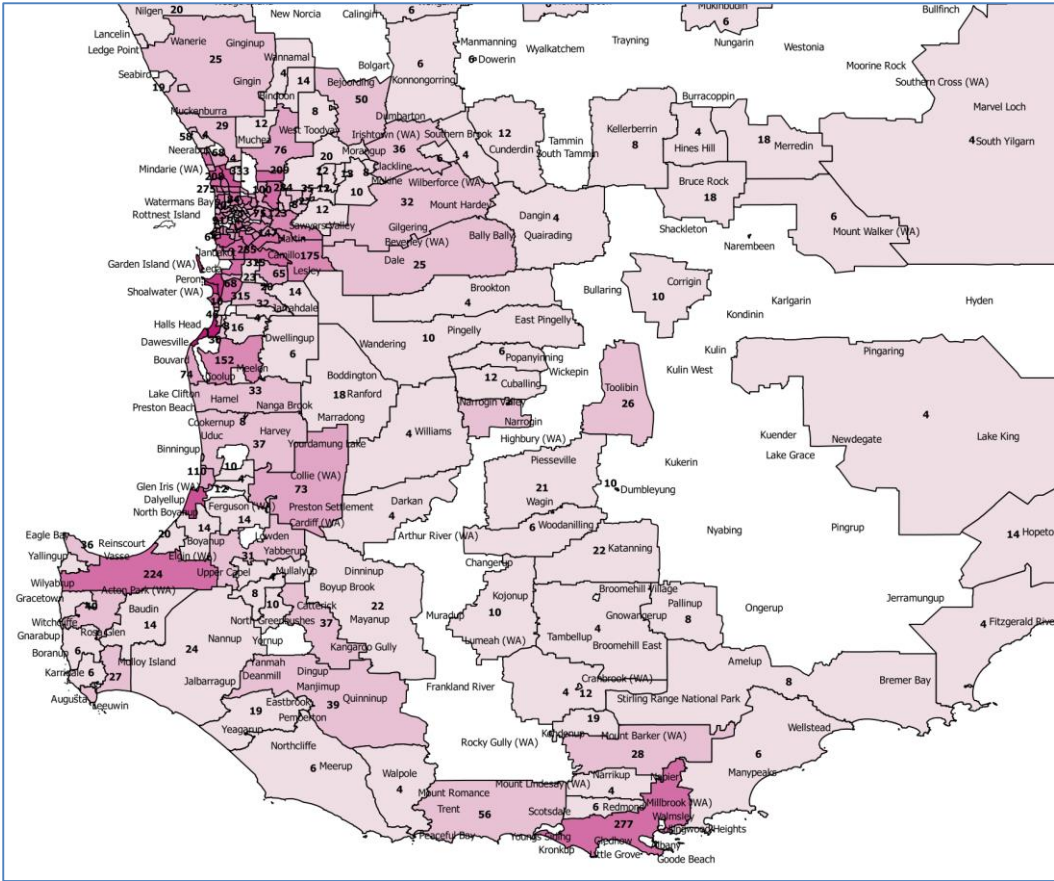

U55 Mil Super ex-service personnel

Locations of existing ESOs by town/suburb

State Data Pack – Western Australia

State Data Packs have been developed to enable higher resolution analysis by the ESO community of veteran location data collected by the ESO Mapping Project.

Each State Data Pack includes the follow:

- DVA veteran Map by Postcode (not LGA)
 - Each postcode labelled with the number of DVA veterans in that postcode
 - Town/Suburb names also included to assist in identifying where specific postcode boundaries are.
- Mil Super Ex-Service Personnel (Regular and Reservists who have had CFTS) map by postcodes
 - Each postcode labelled with the number of Mil Super Ex-Service personnel in that postcode
 - Town/Suburb names also included to assist in identifying where specific postcode boundaries are.
- U55 Mil Super Ex-Service Personnel (Regular and Reservists who have had CFTS) map by postcodes
 - Each postcode labelled with the number of U55 Mil Super Ex-Service personnel in that postcode
 - Town/Suburb names also included to assist in identifying where specific postcode boundaries are.
- Locations of existing ESOs by town/suburb

DVA veteran Map by Postcode

DVA Veterans by postcode

- 4 - 24
- 24 - 62
- 62 - 112
- 112 - 184
- 184 - 315
- 315 - 535
- 535 - 781
- 781 - 1103
- 1103 - 1321

Under 55 Mil Super Ex-Service Personnel (Regular and Reservists who have had CFTS) map by postcodes

U55 Mil Super ex-service personnel

- 0 - 7
- 7 - 13
- 13 - 22
- 22 - 36
- 36 - 59
- 59 - 106
- 106 - 888

Locations of existing ESOs by town/suburb

State Data Pack – Victoria

State Data Packs have been developed to enable higher resolution analysis by the ESO community of veteran location data collected by the ESO Mapping Project.