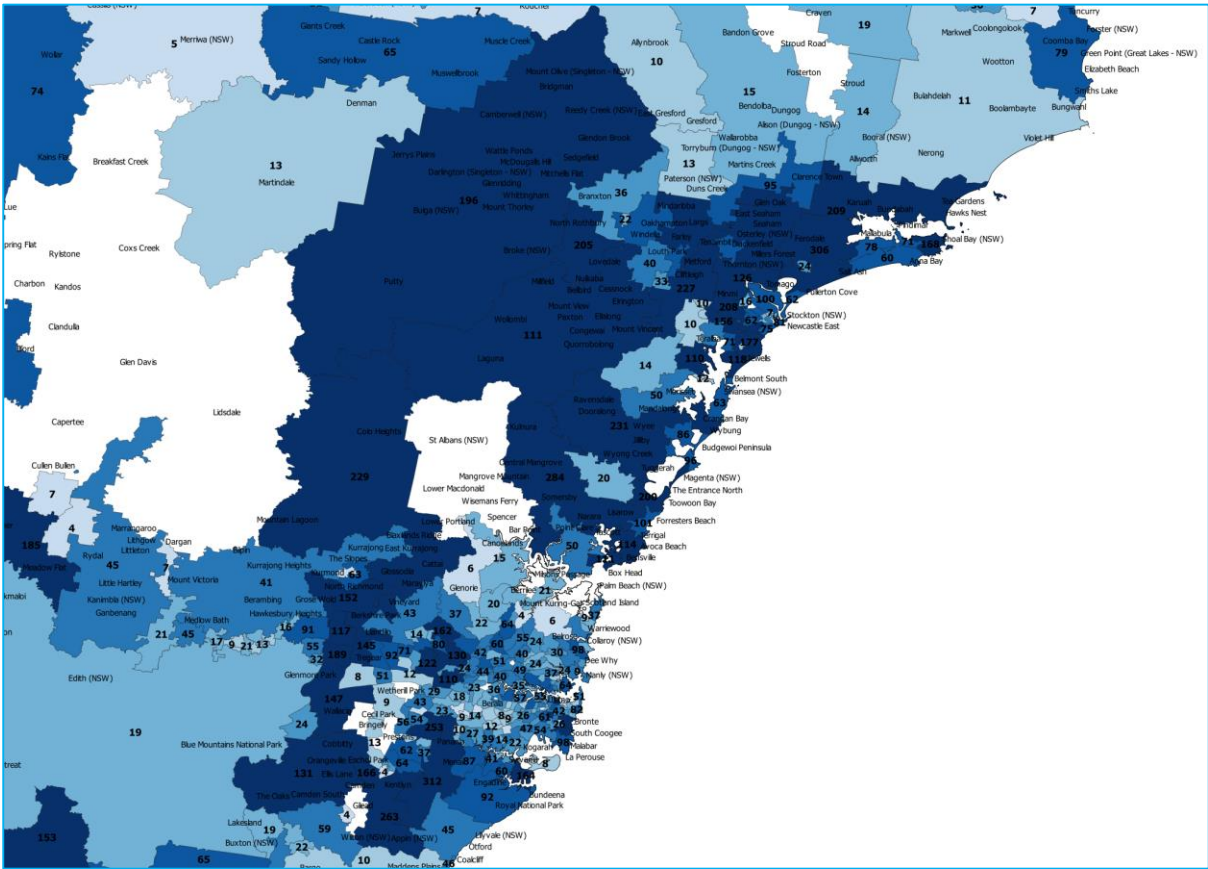

- DVA veteran Map by Postcode (not LGA)
 - Each postcode labelled with the number of DVA veterans in that postcode
 - Town/Suburb names also included to assist in identifying where specific postcode boundaries are.
- Mil Super Ex-Service Personnel (Regular and Reservists who have had CFTS) map by postcodes
 - Each postcode labelled with the number of Mil Super Ex-Service personnel in that postcode
 - Town/Suburb names also included to assist in identifying where specific postcode boundaries are.
- U55 Mil Super Ex-Service Personnel (Regular and Reservists who have had CFTS) map by postcodes
 - Each postcode labelled with the number of U55 Mil Super Ex-Service personnel in that postcode
 - Town/Suburb names also included to assist in identifying where specific postcode boundaries are.
- Locations of existing ESOs by town/suburb

DVA veteran Map by Postcode

DVA Veterans by postcode

Mil Super Ex-Service Personnel (Regular and Reservists who have had CFTS) map by postcodes

Mil Super ex-service personnel

Under 55 Mil Super Ex-Service Personnel (Regular and Reservists who have had CFTS) map by postcodes

U55 Mil Super ex-service personnel

Locations of existing ESOs by town/suburb

State Data Pack – NSW / ACT

State Data Packs have been developed to enable higher resolution analysis by the ESO community of veteran location data collected by the ESO Mapping Project.