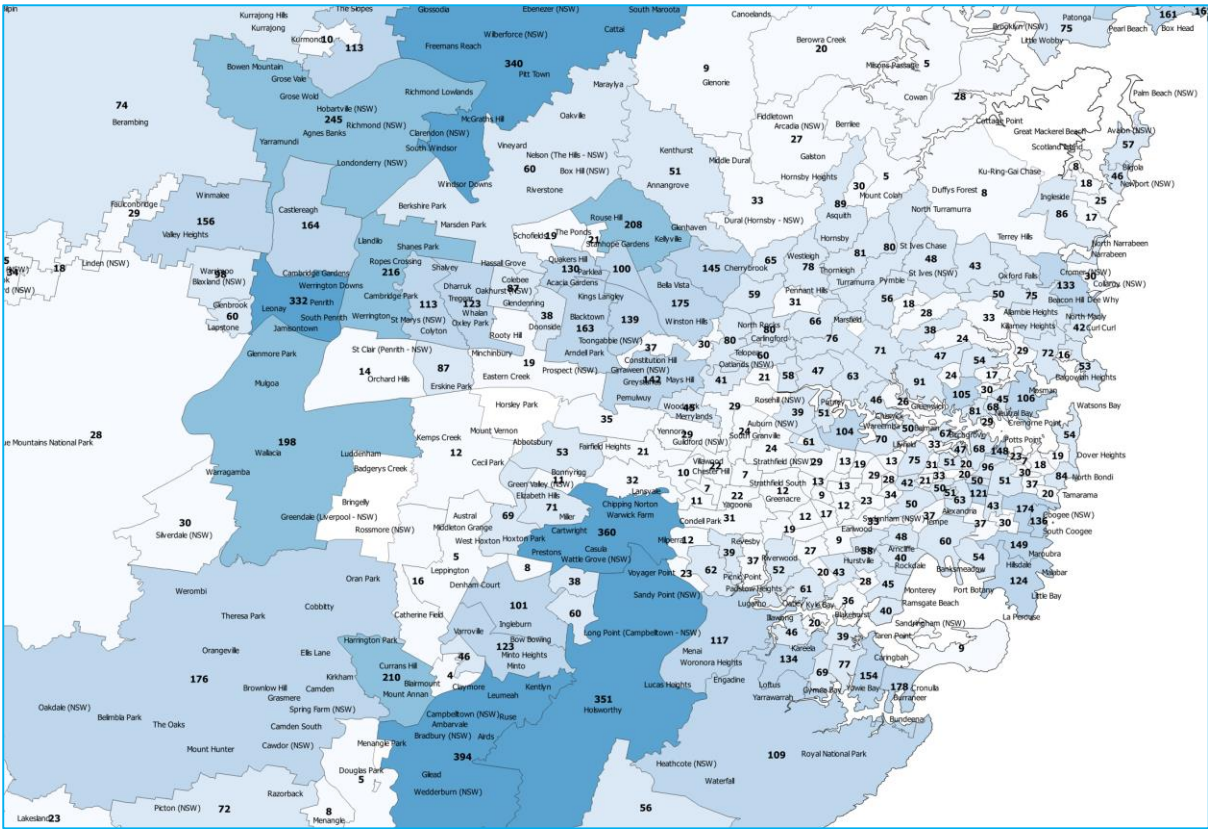

DVA veteran Map by Postcode

DVA Veterans by postcode

Mil Super Ex-Service Personnel (Regular and Reservists who have had CFTS) map by postcodes

Mil Super ex-service personnel

Under 55 Mil Super Ex-Service Personnel (Regular and Reservists who have had CFTS) map by postcodes

U55 Mil Super ex-service personnel

Locations of existing ESOs by town/suburb

State Data Pack – NSW / ACT

State Data Packs have been developed to enable higher resolution analysis by the ESO community of veteran location data collected by the ESO Mapping Project.

Each State Data Pack includes the follow:

- DVA veteran Map by Postcode (not LGA)
 - Each postcode labelled with the number of DVA veterans in that postcode
 - Town/Suburb names also included to assist in identifying where specific postcode boundaries are.
- Mil Super Ex-Service Personnel (Regular and Reservists who have had CFTS) map by postcodes
 - Each postcode labelled with the number of Mil Super Ex-Service personnel in that postcode
 - Town/Suburb names also included to assist in identifying where specific postcode boundaries are.
- U55 Mil Super Ex-Service Personnel (Regular and Reservists who have had CFTS) map by postcodes
 - Each postcode labelled with the number of U55 Mil Super Ex-Service personnel in that postcode
 - Town/Suburb names also included to assist in identifying where specific postcode boundaries are.
- Locations of existing ESOs by town/suburb