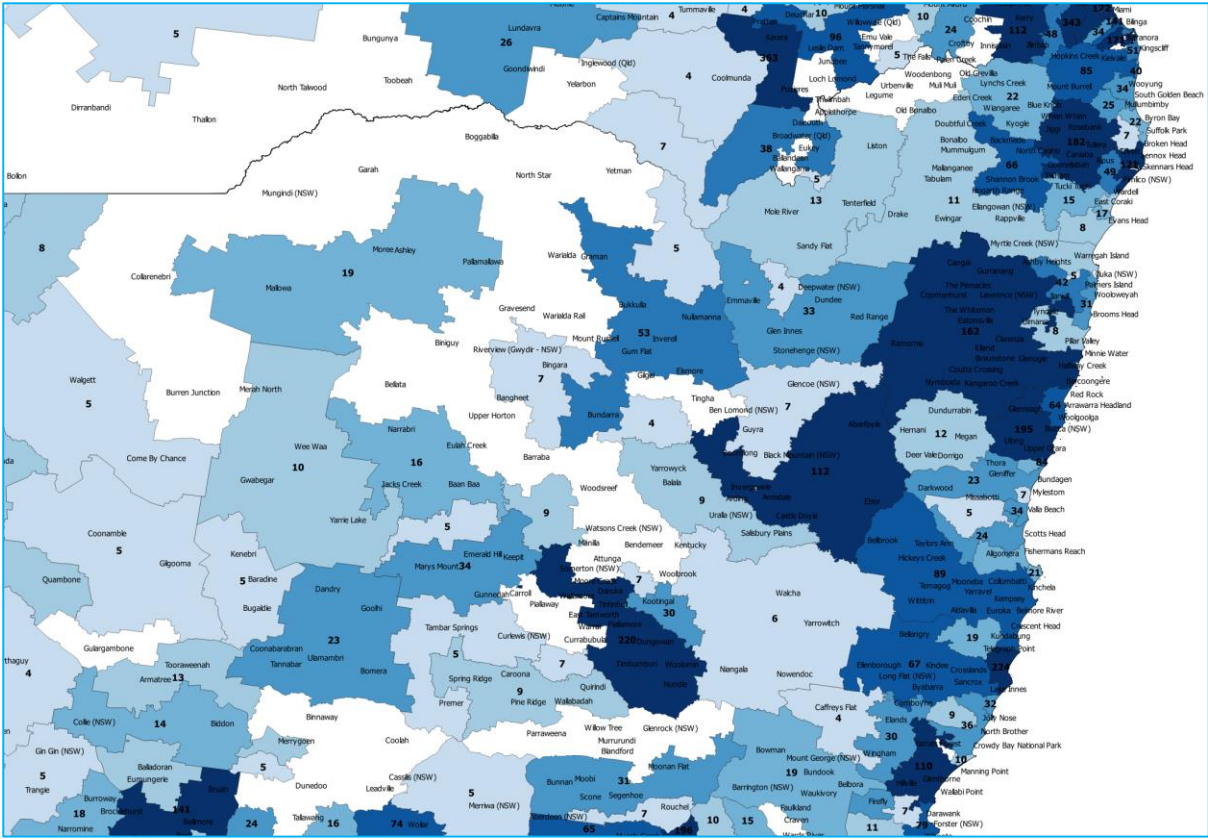

DVA veteran Map by Postcode

DVA Veterans by postcode

Mil Super Ex-Service Personnel (Regular and Reservists who have had CFTS) map by postcodes

Mil Super ex-service personnel

Under 55 Mil Super Ex-Service Personnel (Regular and Reservists who have had CFTS) map by postcodes

U55 Mil Super ex-service personnel

Locations of existing ESOs by town/suburb

State Data Pack – NSW / ACT

State Data Packs have been developed to enable higher resolution analysis by the ESO community of veteran location data collected by the ESO Mapping Project.

Each State Data Pack includes the follow:

- DVA veteran Map by Postcode (not LGA)
 - Each postcode labelled with the number of DVA veterans in that postcode
 - Town/Suburb names also included to assist in identifying where specific postcode boundaries are.
- Mil Super Ex-Service Personnel (Regular and Reservists who have had CFTS) map by postcodes
 - Each postcode labelled with the number of Mil Super Ex-Service personnel in that postcode
 - Town/Suburb names also included to assist in identifying where specific postcode boundaries are.
- U55 Mil Super Ex-Service Personnel (Regular and Reservists who have had CFTS) map by postcodes
 - Each postcode labelled with the number of U55 Mil Super Ex-Service personnel in that postcode
 - Town/Suburb names also included to assist in identifying where specific postcode boundaries are.
- Locations of existing ESOs by town/suburb