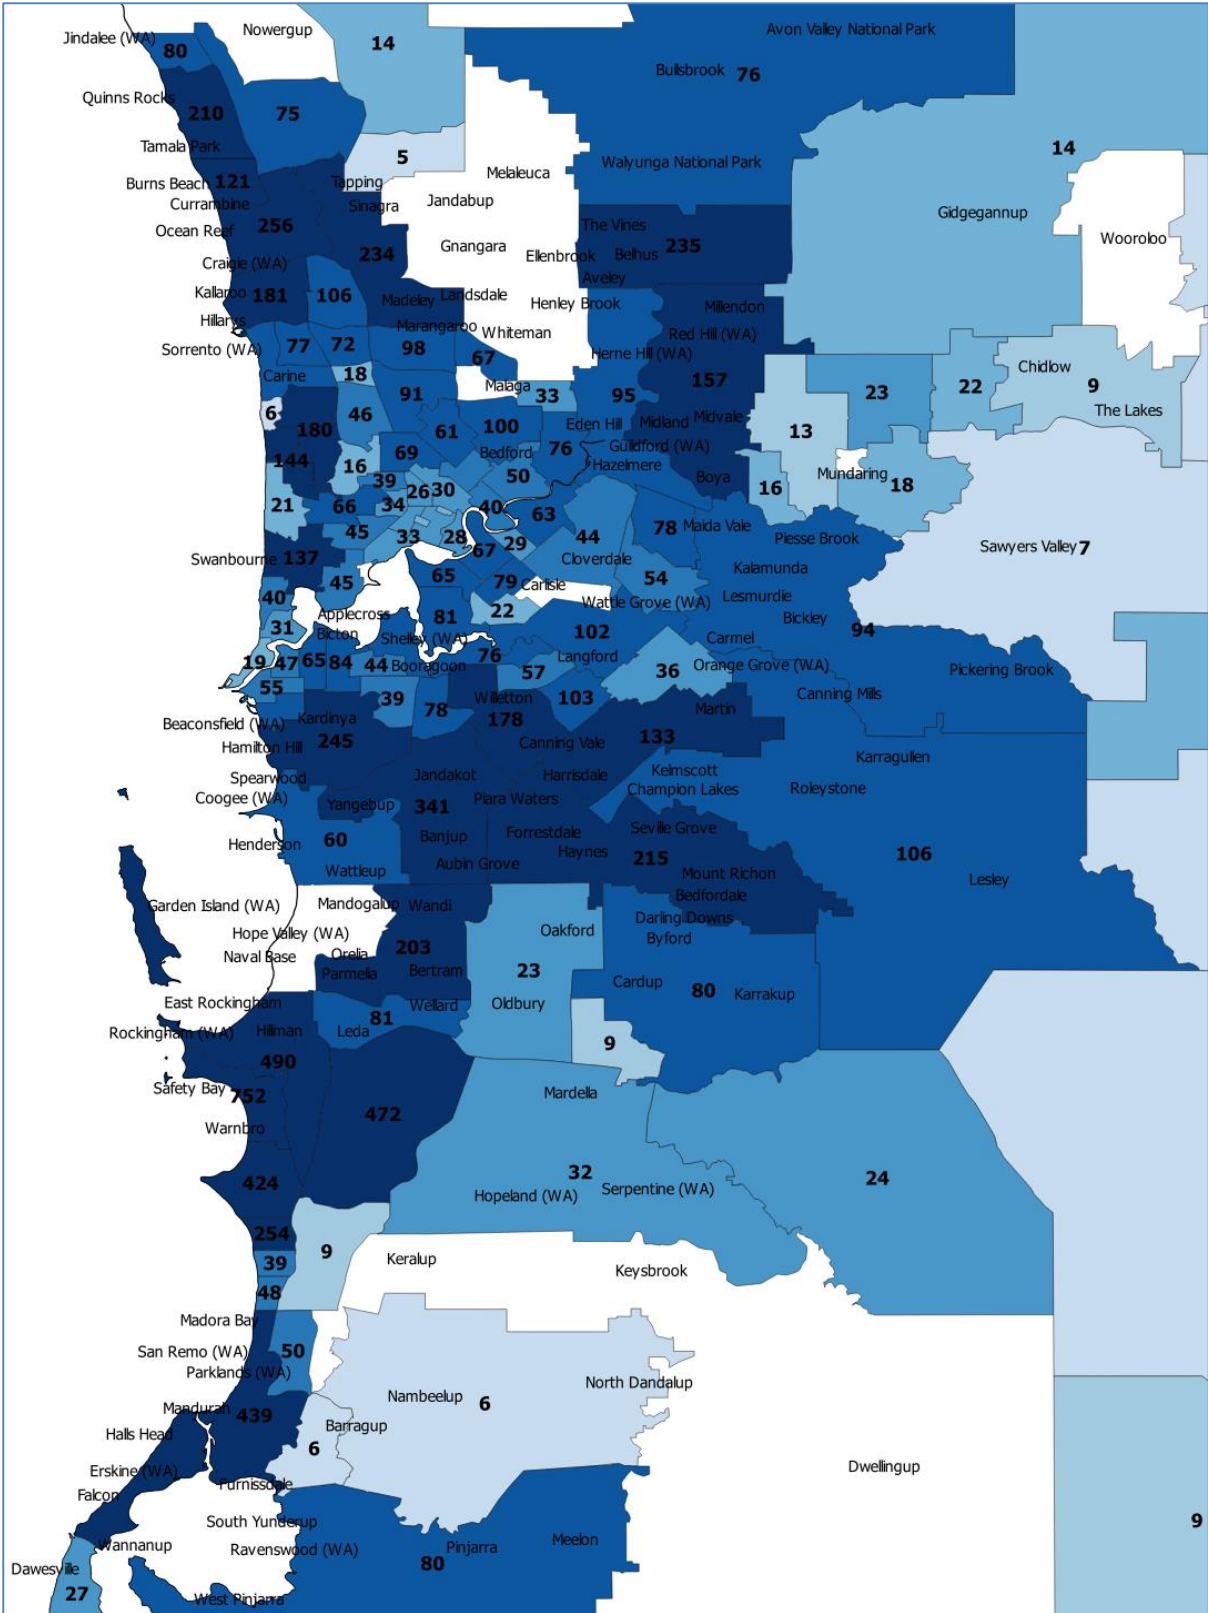

U55 Mil Super ex-service personnel

Locations of existing ESOs by town/suburb

State Data Pack – Western Australia

State Data Packs have been developed to enable higher resolution analysis by the ESO community of veteran location data collected by the ESO Mapping Project.

Each State Data Pack includes the follow:

- DVA veteran Map by Postcode (not LGA)
 - Each postcode labelled with the number of DVA veterans in that postcode
 - Town/Suburb names also included to assist in identifying where specific postcode boundaries are.
- Mil Super Ex-Service Personnel (Regular and Reservists who have had CFTS) map by postcodes
 - Each postcode labelled with the number of Mil Super Ex-Service personnel in that postcode
 - Town/Suburb names also included to assist in identifying where specific postcode boundaries are.
- U55 Mil Super Ex-Service Personnel (Regular and Reservists who have had CFTS) map by postcodes
 - Each postcode labelled with the number of U55 Mil Super Ex-Service personnel in that postcode
 - Town/Suburb names also included to assist in identifying where specific postcode boundaries are.
- Locations of existing ESOs by town/suburb

DVA veteran Map by Postcode

DVA Veterans by postcode

- 4 - 24
- 24 - 62
- 62 - 112
- 112 - 184
- 184 - 315
- 315 - 535
- 535 - 781
- 781 - 1103
- 1103 - 1321

Under 55 Mil Super Ex-Service Personnel (Regular and Reservists who have had CFTS) map by postcodes

U55 Mil Super ex-service personnel

- 0 - 7
- 7 - 13
- 13 - 22
- 22 - 36
- 36 - 59
- 59 - 106
- 106 - 888

Locations of existing ESOs by town/suburb

State Data Pack – Victoria

State Data Packs have been developed to enable higher resolution analysis by the ESO community of veteran location data collected by the ESO Mapping Project.