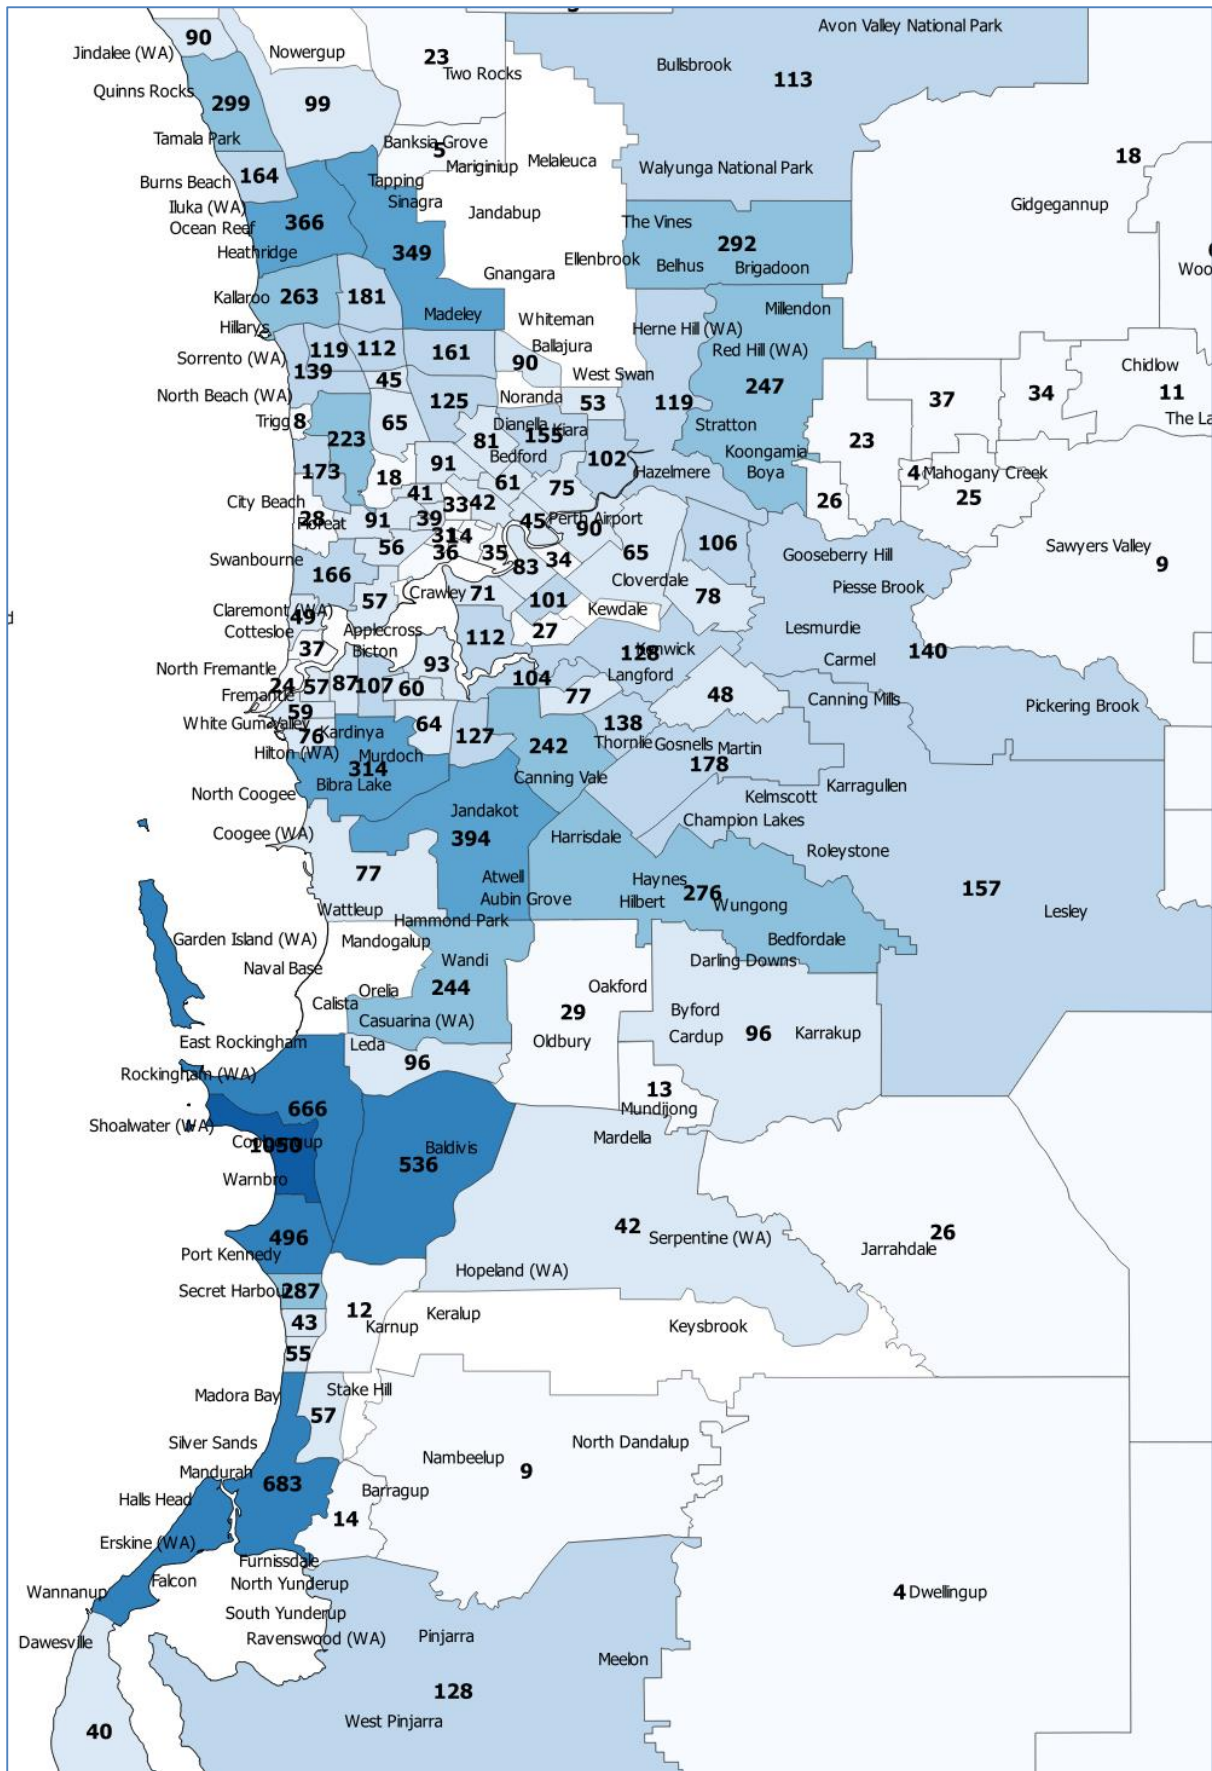

U55 Mil Super ex-service personnel

Locations of existing ESOs by town/suburb

State Data Pack – Western Australia

State Data Packs have been developed to enable higher resolution analysis by the ESO community of veteran location data collected by the ESO Mapping Project.

Each State Data Pack includes the follow:

- DVA veteran Map by Postcode (not LGA)
 - Each postcode labelled with the number of DVA veterans in that postcode
 - Town/Suburb names also included to assist in identifying where specific postcode boundaries are.
- Mil Super Ex-Service Personnel (Regular and Reservists who have had CFTS) map by postcodes
 - Each postcode labelled with the number of Mil Super Ex-Service personnel in that postcode
 - Town/Suburb names also included to assist in identifying where specific postcode boundaries are.
- U55 Mil Super Ex-Service Personnel (Regular and Reservists who have had CFTS) map by postcodes
 - Each postcode labelled with the number of U55 Mil Super Ex-Service personnel in that postcode
 - Town/Suburb names also included to assist in identifying where specific postcode boundaries are.
- Locations of existing ESOs by town/suburb

DVA veteran Map by Postcode

DVA Veterans by postcode

- 4 - 24
- 24 - 62
- 62 - 112
- 112 - 184
- 184 - 315
- 315 - 535
- 535 - 781
- 781 - 1103
- 1103 - 1321

Under 55 Mil Super Ex-Service Personnel (Regular and Reservists who have had CFTS) map by postcodes

U55 Mil Super ex-service personnel

- 0 - 7
- 7 - 13
- 13 - 22
- 22 - 36
- 36 - 59
- 59 - 106
- 106 - 888

Locations of existing ESOs by town/suburb

State Data Pack – Victoria

State Data Packs have been developed to enable higher resolution analysis by the ESO community of veteran location data collected by the ESO Mapping Project.