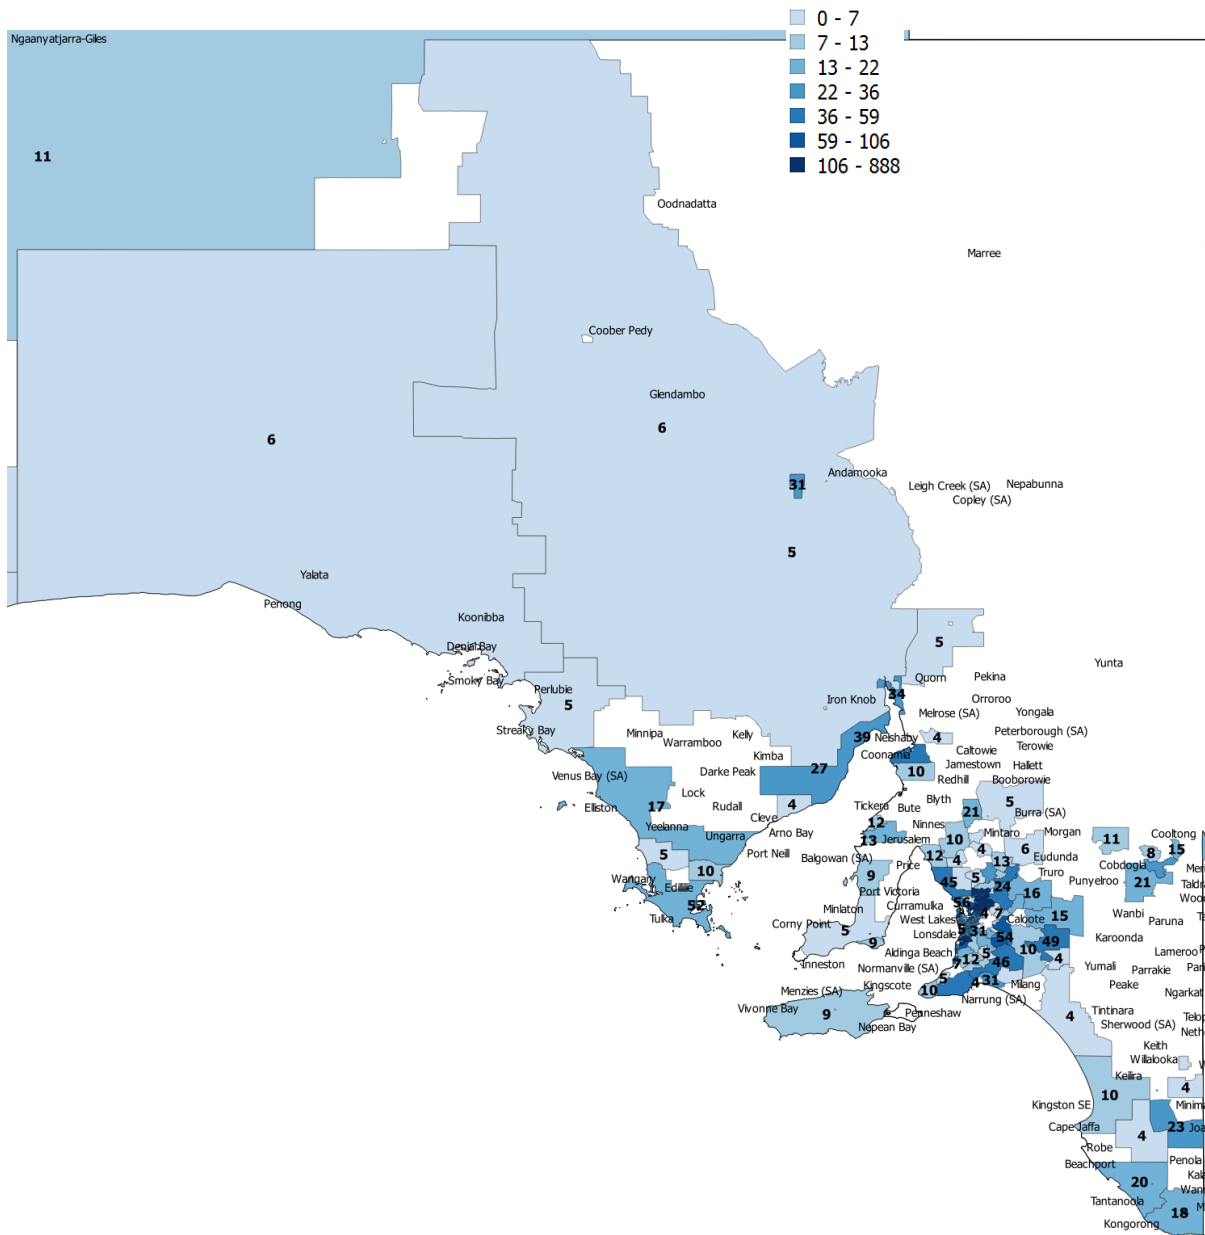

Each State Data Pack includes the follow:

- DVA veteran Map by Postcode (not LGA)
 - Each postcode labelled with the number of DVA veterans in that postcode
 - Town/Suburb names also included to assist in identifying where specific postcode boundaries are.
- Mil Super Ex-Service Personnel (Regular and Reservists who have had CFTS) map by postcodes
 - Each postcode labelled with the number of Mil Super Ex-Service personnel in that postcode
 - Town/Suburb names also included to assist in identifying where specific postcode boundaries are.
- U55 Mil Super Ex-Service Personnel (Regular and Reservists who have had CFTS) map by postcodes
 - Each postcode labelled with the number of U55 Mil Super Ex-Service personnel in that postcode
 - Town/Suburb names also included to assist in identifying where specific postcode boundaries are.
- Locations of existing ESOs by town/suburb

DVA veteran Map by Postcode

DVA Veterans by postcode

Under 55 Mil Super Ex-Service Personnel (Regular and Reservists who have had CFTS) map by postcodes

U55 Mil Super ex-service personnel

Locations of existing ESOs by town/suburb

State Data Pack – Queensland

State Data Packs have been developed to enable higher resolution analysis by the ESO community of veteran location data collected by the ESO Mapping Project.

Each State Data Pack includes the follow: