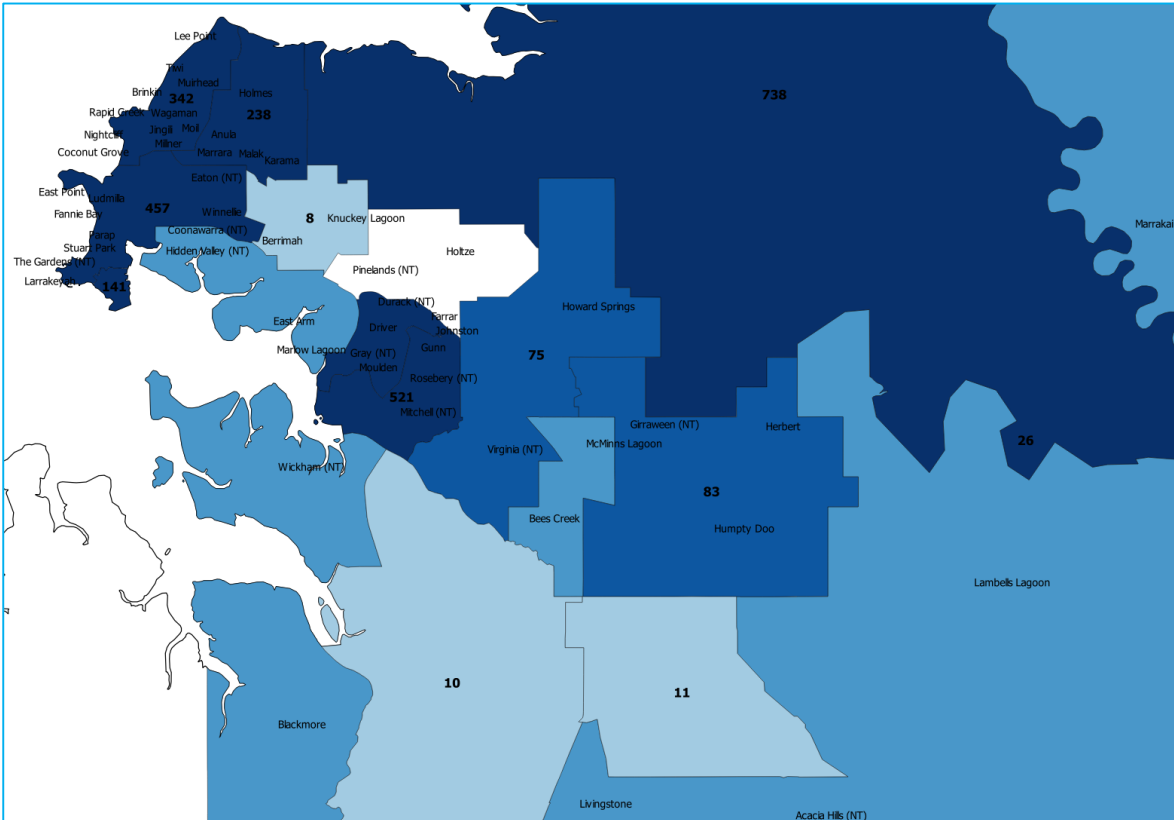

- DVA veteran Map by Postcode (not LGA)
 - Each postcode labelled with the number of DVA veterans in that postcode
 - Town/Suburb names also included to assist in identifying where specific postcode boundaries are.
- Mil Super Ex-Service Personnel (Regular and Reservists who have had CFTS) map by postcodes
 - Each postcode labelled with the number of Mil Super Ex-Service personnel in that postcode
 - Town/Suburb names also included to assist in identifying where specific postcode boundaries are.
- U55 Mil Super Ex-Service Personnel (Regular and Reservists who have had CFTS) map by postcodes
 - Each postcode labelled with the number of U55 Mil Super Ex-Service personnel in that postcode
 - Town/Suburb names also included to assist in identifying where specific postcode boundaries are.
- Locations of existing ESOs by town/suburb

DVA veteran Map by Postcode

DVA Veterans by postcode

Mil Super Ex-Service Personnel (Regular and Reservists who have had CFTS) map by postcodes

Mil Super ex-service personnel

Under 55 Mil Super Ex-Service Personnel (Regular and Reservists who have had CFTS) map by postcodes

U55 Mil Super ex-service personnel

Locations of existing ESOs by town/suburb