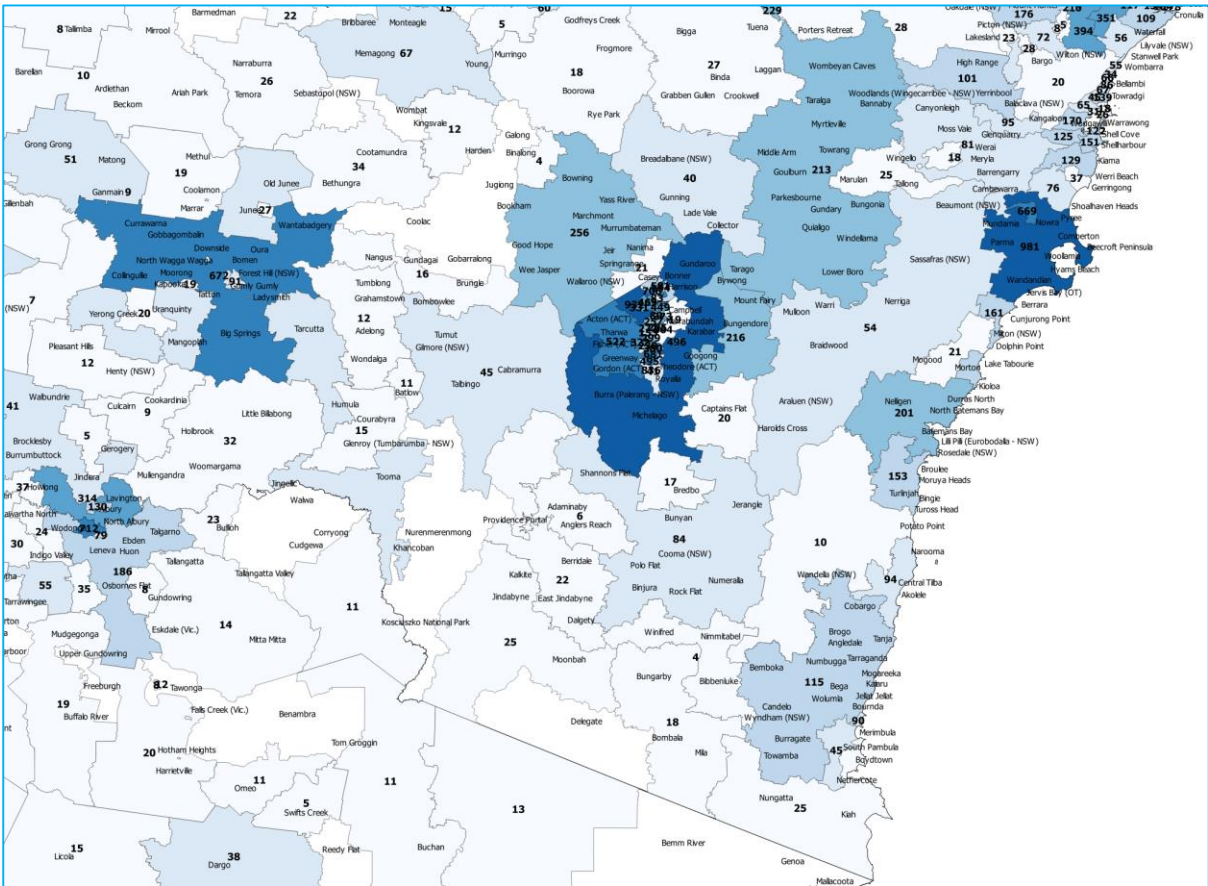

State Data Pack – NSW / ACT

State Data Packs have been developed to enable higher resolution analysis by the ESO community of veteran location data collected by the ESO Mapping Project.

Each State Data Pack includes the follow:

DVA veteran Map by Postcode

DVA Veterans by postcode

Mil Super Ex-Service Personnel (Regular and Reservists who have had CFTS) map by postcodes

Mil Super ex-service personnel

Under 55 Mil Super Ex-Service Personnel (Regular and Reservists who have had CFTS) map by postcodes

U55 Mil Super ex-service personnel

Locations of existing ESOs by town/suburb

State Data Pack – NSW / ACT

State Data Packs have been developed to enable higher resolution analysis by the ESO community of veteran location data collected by the ESO Mapping Project.

Each State Data Pack includes the follow:

- DVA veteran Map by Postcode (not LGA)
 - Each postcode labelled with the number of DVA veterans in that postcode
 - Town/Suburb names also included to assist in identifying where specific postcode boundaries are.
- Mil Super Ex-Service Personnel (Regular and Reservists who have had CFTS) map by postcodes
 - Each postcode labelled with the number of Mil Super Ex-Service personnel in that postcode
 - Town/Suburb names also included to assist in identifying where specific postcode boundaries are.
- U55 Mil Super Ex-Service Personnel (Regular and Reservists who have had CFTS) map by postcodes
 - Each postcode labelled with the number of U55 Mil Super Ex-Service personnel in that postcode
 - Town/Suburb names also included to assist in identifying where specific postcode boundaries are.
- Locations of existing ESOs by town/suburb