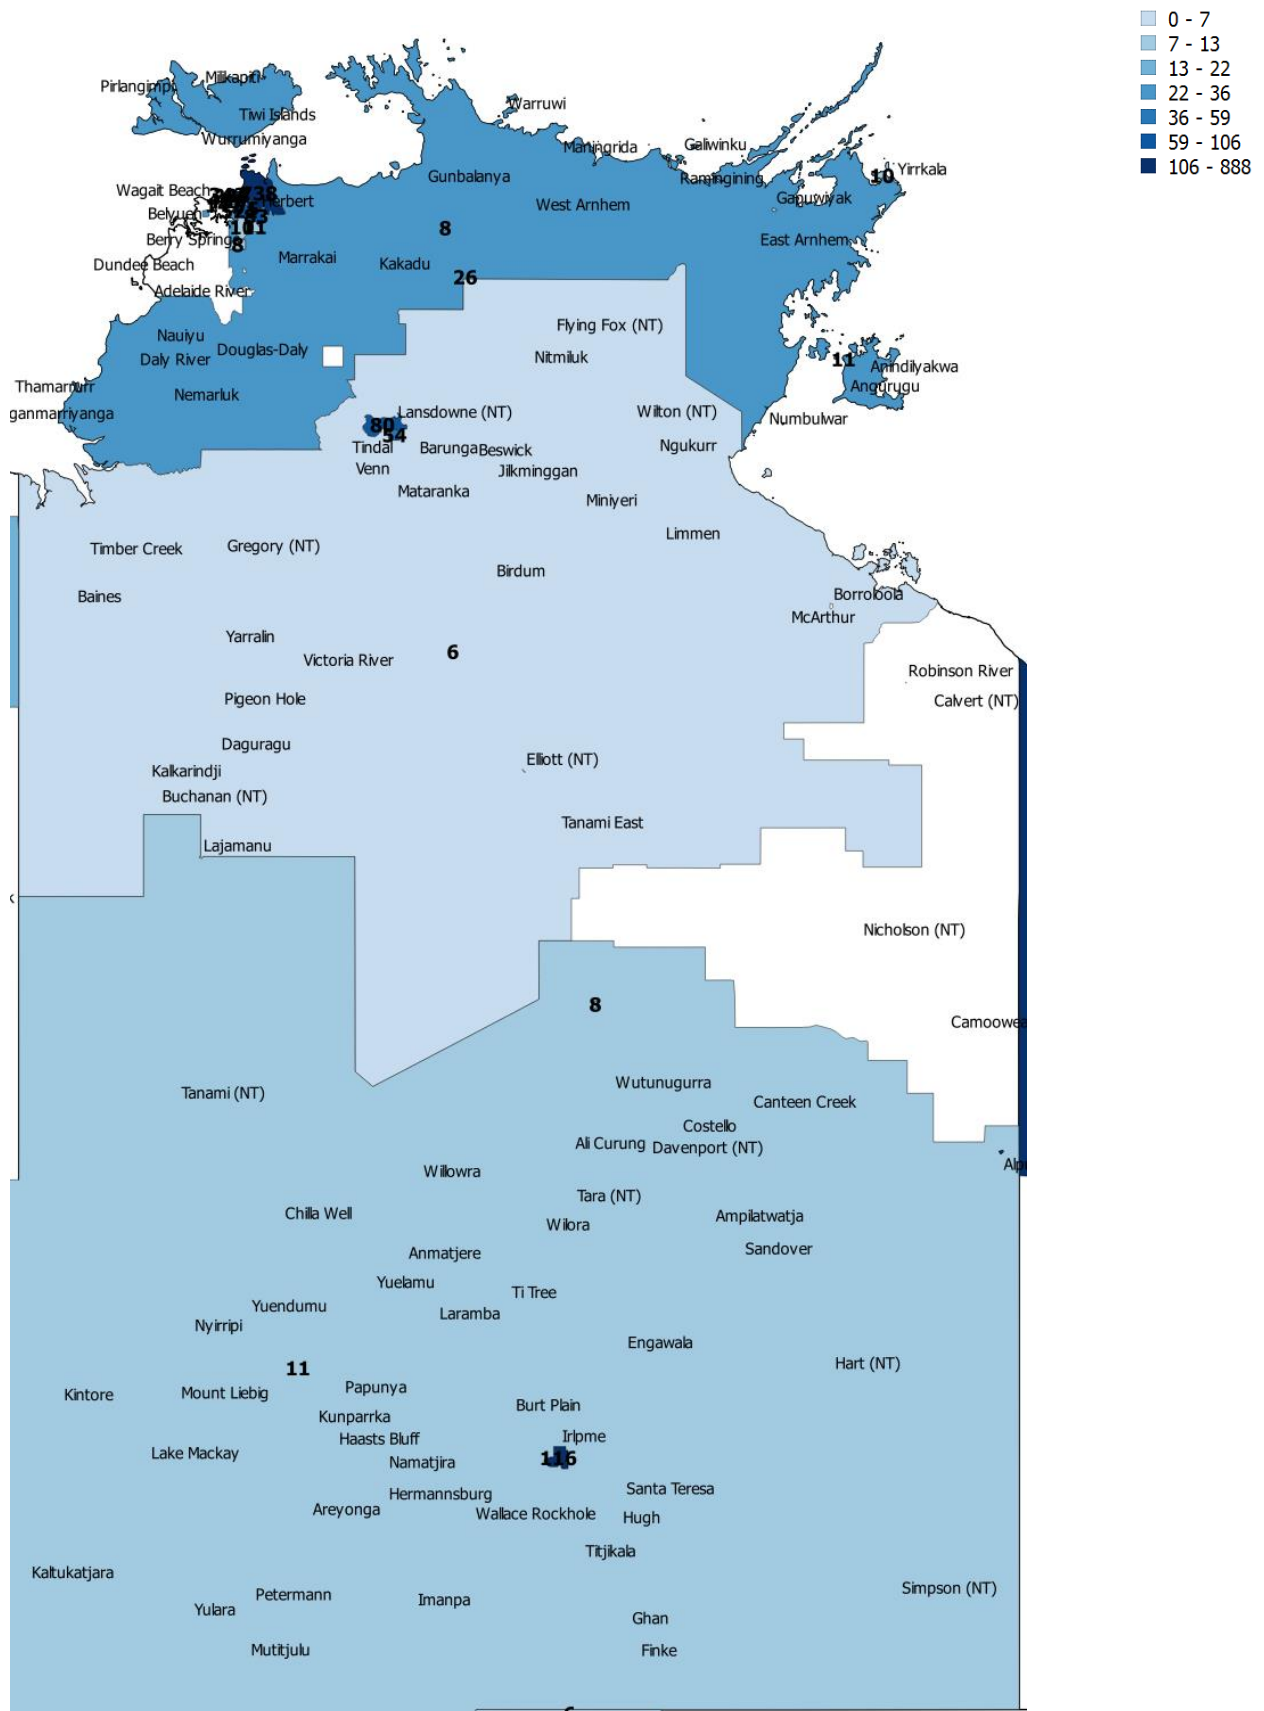

Each State Data Pack includes the follow:

- DVA veteran Map by Postcode (not LGA)
 - Each postcode labelled with the number of DVA veterans in that postcode
 - Town/Suburb names also included to assist in identifying where specific postcode boundaries are.
- Mil Super Ex-Service Personnel (Regular and Reservists who have had CFTS) map by postcodes
 - Each postcode labelled with the number of Mil Super Ex-Service personnel in that postcode
 - Town/Suburb names also included to assist in identifying where specific postcode boundaries are.
- U55 Mil Super Ex-Service Personnel (Regular and Reservists who have had CFTS) map by postcodes
 - Each postcode labelled with the number of U55 Mil Super Ex-Service personnel in that postcode
 - Town/Suburb names also included to assist in identifying where specific postcode boundaries are.
- Locations of existing ESOs by town/suburb

U55 Mil Super ex-service personnel

Locations of existing ESOs by town/suburb

State Data Pack – Tasmania

State Data Packs have been developed to enable higher resolution analysis by the ESO community of veteran location data collected by the ESO Mapping Project.

U55 Mil Super ex-service personnel

Locations of existing ESOs by town/suburb