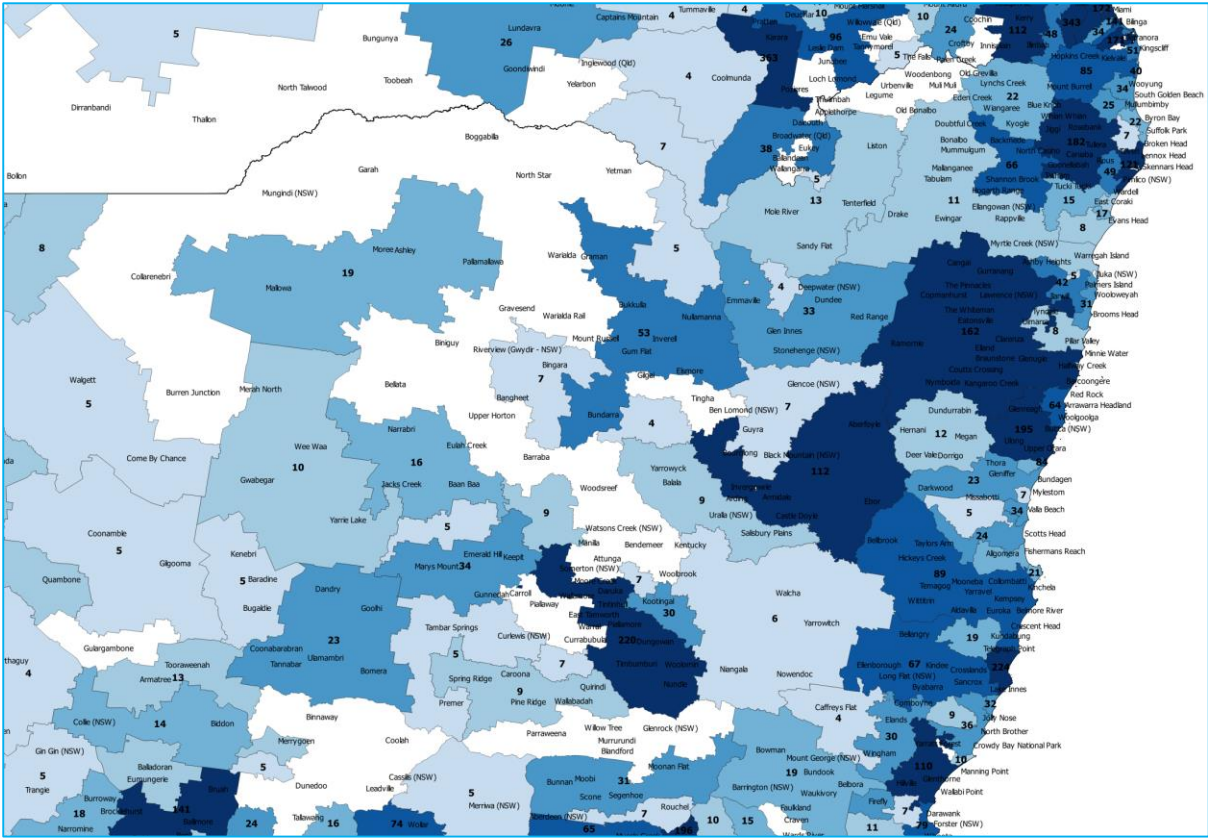

Each State Data Pack includes the follow:

- DVA veteran Map by Postcode (not LGA)
 - Each postcode labelled with the number of DVA veterans in that postcode
 - Town/Suburb names also included to assist in identifying where specific postcode boundaries are.
- Mil Super Ex-Service Personnel (Regular and Reservists who have had CFTS) map by postcodes
 - Each postcode labelled with the number of Mil Super Ex-Service personnel in that postcode
 - Town/Suburb names also included to assist in identifying where specific postcode boundaries are.
- U55 Mil Super Ex-Service Personnel (Regular and Reservists who have had CFTS) map by postcodes
 - Each postcode labelled with the number of U55 Mil Super Ex-Service personnel in that postcode
 - Town/Suburb names also included to assist in identifying where specific postcode boundaries are.
- Locations of existing ESOs by town/suburb

U55 Mil Super ex-service personnel

Locations of existing ESOs by town/suburb

State Data Pack – Western Australia

State Data Packs have been developed to enable higher resolution analysis by the ESO community of veteran location data collected by the ESO Mapping Project.