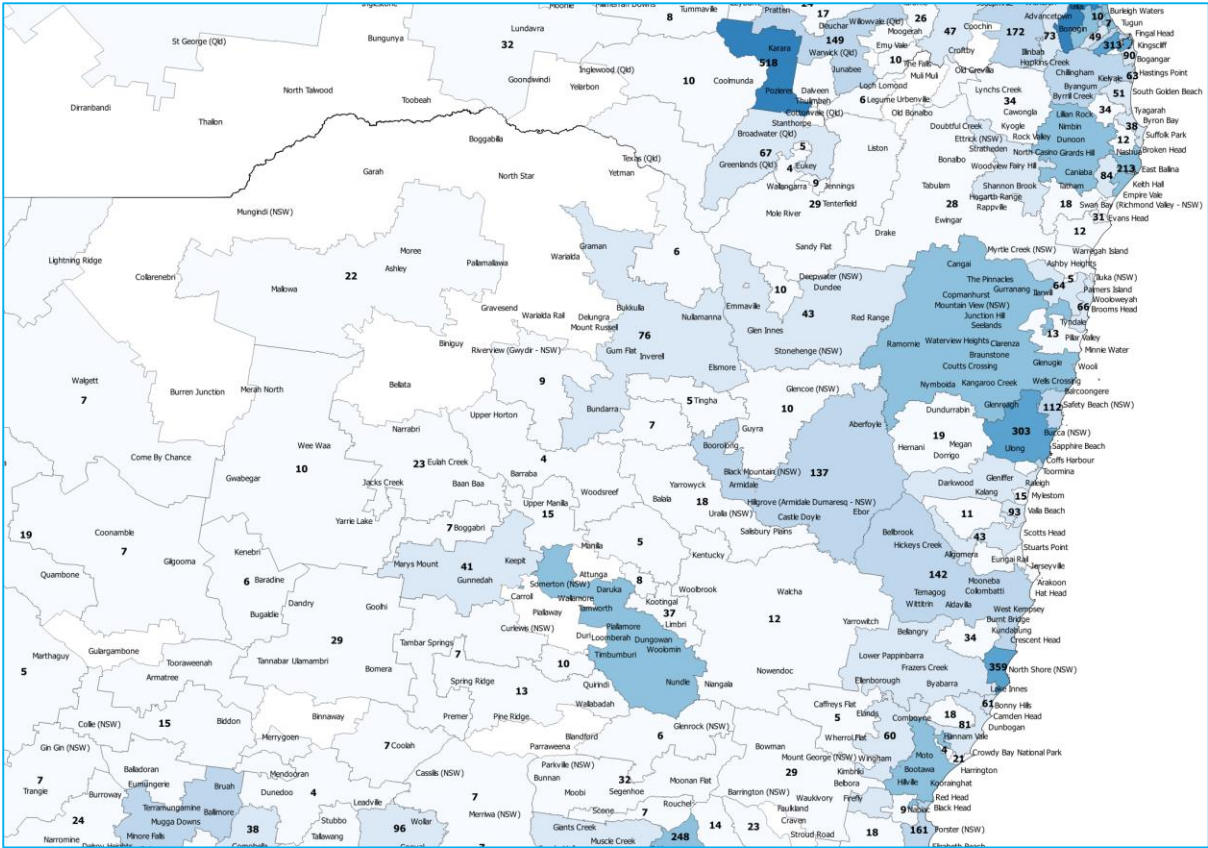

DVA veteran Map by Postcode

DVA Veterans by postcode

Mil Super Ex-Service Personnel (Regular and Reservists who have had CFTS) map by postcodes

Mil Super ex-service personnel

Under 55 Mil Super Ex-Service Personnel (Regular and Reservists who have had CFTS) map by postcodes

U55 Mil Super ex-service personnel

Locations of existing ESOs by town/suburb

State Data Pack – NSW / ACT

State Data Packs have been developed to enable higher resolution analysis by the ESO community of veteran location data collected by the ESO Mapping Project.

Each State Data Pack includes the follow:

- DVA veteran Map by Postcode (not LGA)
 - Each postcode labelled with the number of DVA veterans in that postcode
 - Town/Suburb names also included to assist in identifying where specific postcode boundaries are.
- Mil Super Ex-Service Personnel (Regular and Reservists who have had CFTS) map by postcodes
 - Each postcode labelled with the number of Mil Super Ex-Service personnel in that postcode
 - Town/Suburb names also included to assist in identifying where specific postcode boundaries are.
- U55 Mil Super Ex-Service Personnel (Regular and Reservists who have had CFTS) map by postcodes
 - Each postcode labelled with the number of U55 Mil Super Ex-Service personnel in that postcode
 - Town/Suburb names also included to assist in identifying where specific postcode boundaries are.
- Locations of existing ESOs by town/suburb