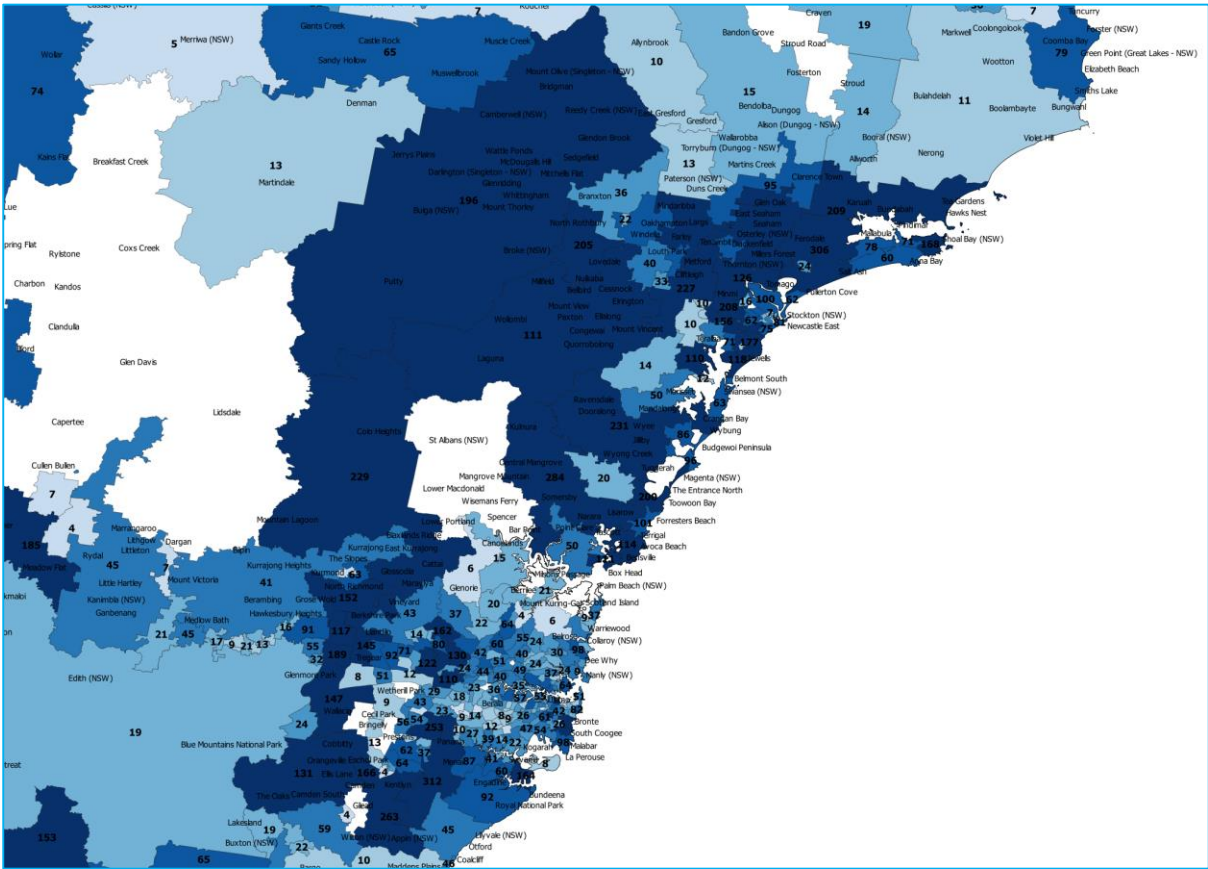

Each State Data Pack includes the follow:

- DVA veteran Map by Postcode (not LGA)
 - Each postcode labelled with the number of DVA veterans in that postcode
 - Town/Suburb names also included to assist in identifying where specific postcode boundaries are.
- Mil Super Ex-Service Personnel (Regular and Reservists who have had CFTS) map by postcodes
 - Each postcode labelled with the number of Mil Super Ex-Service personnel in that postcode
 - Town/Suburb names also included to assist in identifying where specific postcode boundaries are.
- U55 Mil Super Ex-Service Personnel (Regular and Reservists who have had CFTS) map by postcodes
 - Each postcode labelled with the number of U55 Mil Super Ex-Service personnel in that postcode
 - Town/Suburb names also included to assist in identifying where specific postcode boundaries are.
- Locations of existing ESOs by town/suburb

Mil Super Ex-Service Personnel (Regular and Reservists who have had CFTS) map by postcodes

Mil Super ex-service personnel

Under 55 Mil Super Ex-Service Personnel (Regular and Reservists who have had CFTS) map by postcodes

U55 Mil Super ex-service personnel

Locations of existing ESOs by town/suburb

State Data Pack – Western Australia

State Data Packs have been developed to enable higher resolution analysis by the ESO community of veteran location data collected by the ESO Mapping Project.