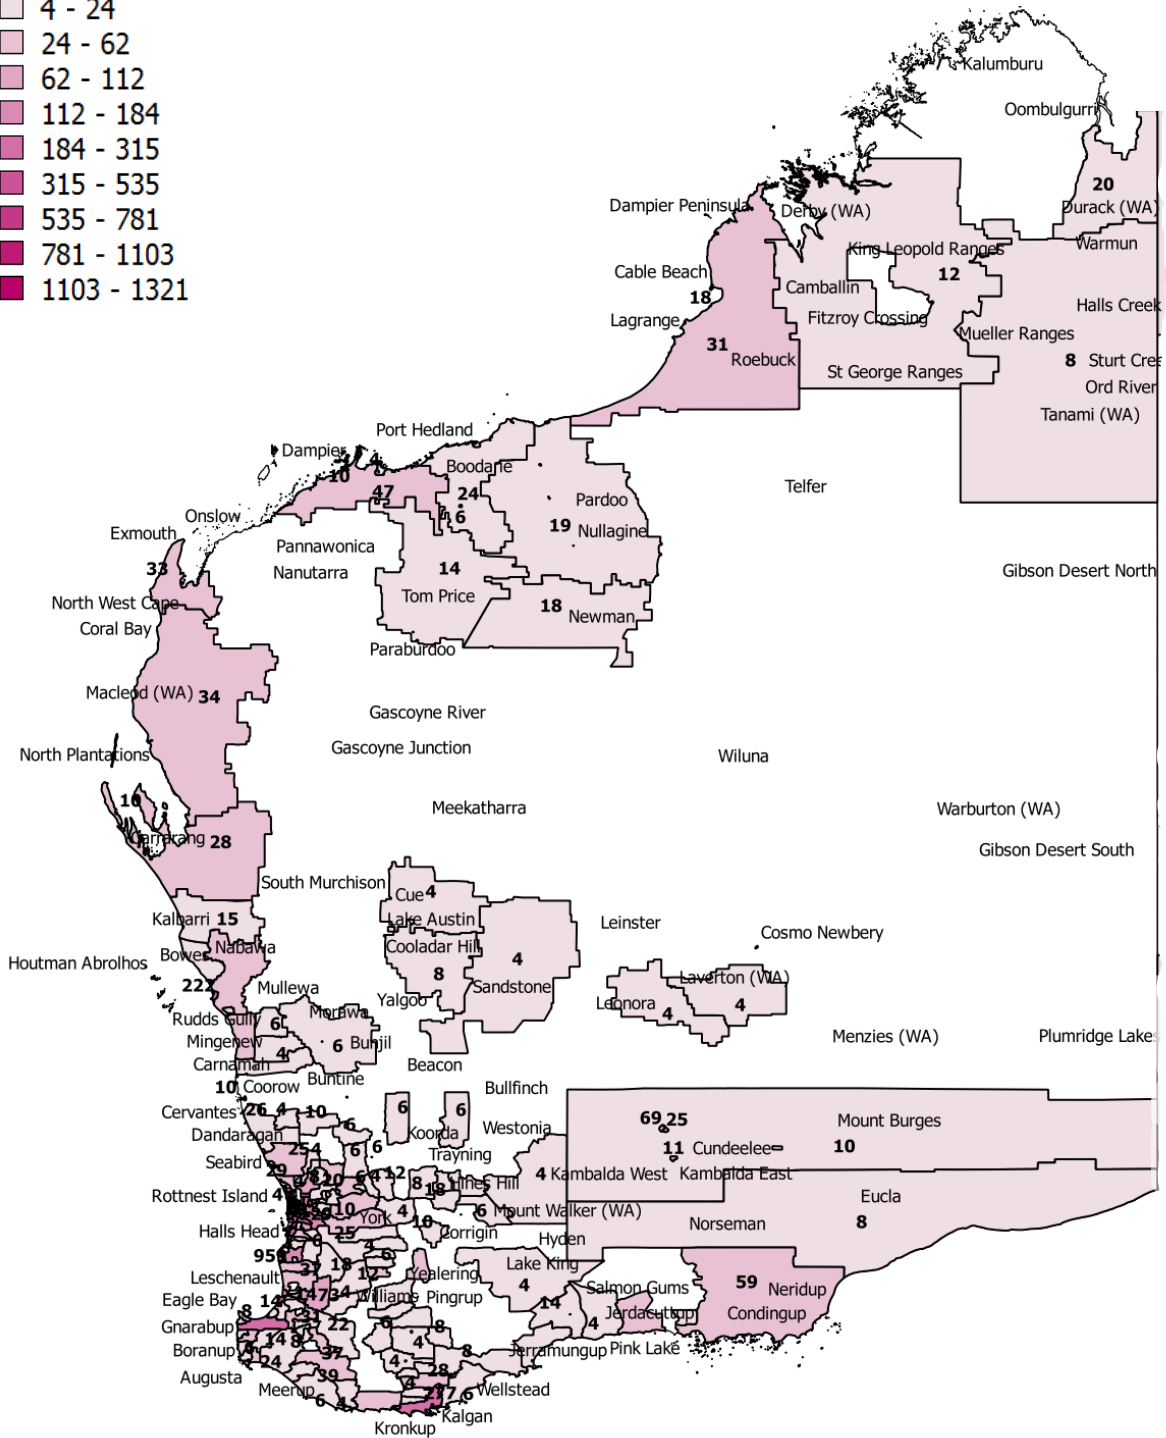

DVA veteran Map by Postcode

DVA Veterans by postcode

- 4 - 24
- 24 - 62
- 62 - 112
- 112 - 184
- 184 - 315
- 315 - 535
- 535 - 781
- 781 - 1103
- 1103 - 1321