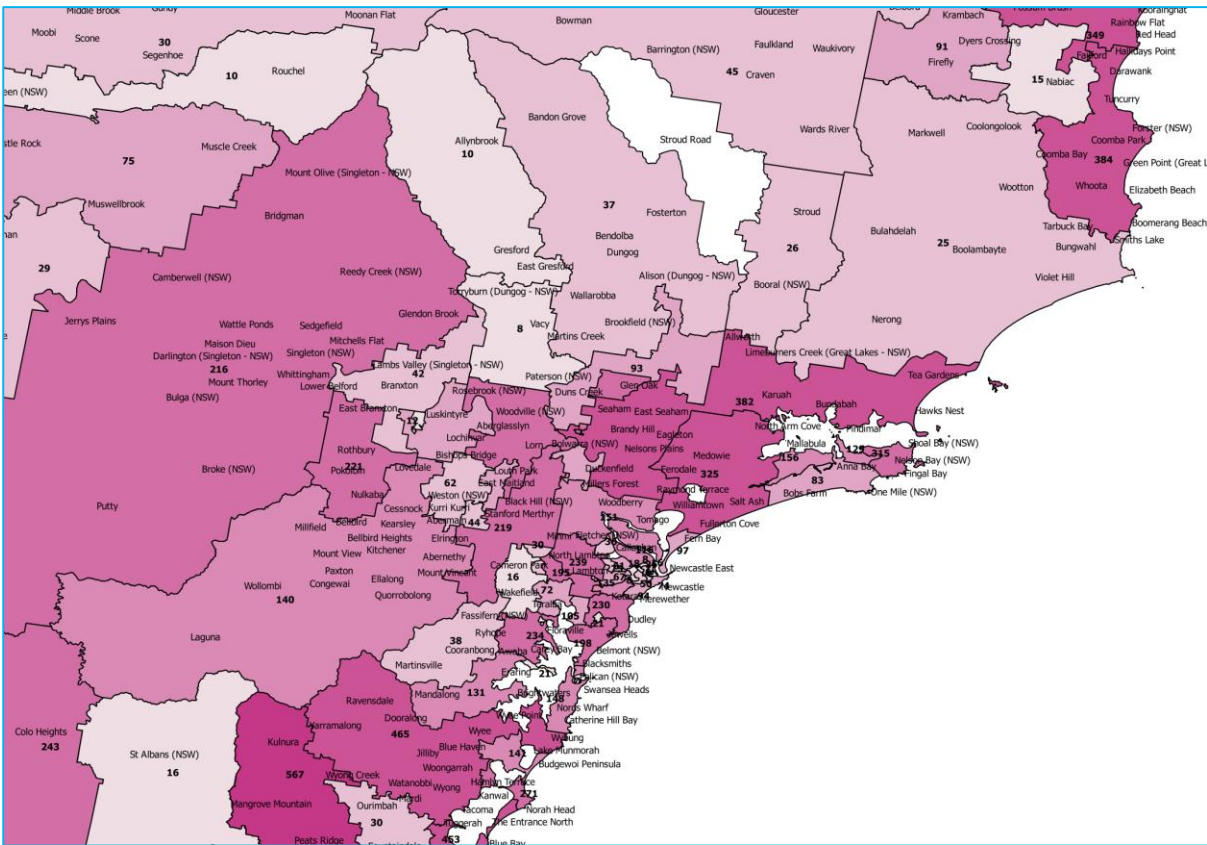

U55 Mil Super ex-service personnel

Locations of existing ESOs by town/suburb

State Data Pack – NSW / ACT

State Data Packs have been developed to enable higher resolution analysis by the ESO community of veteran location data collected by the ESO Mapping Project.

Each State Data Pack includes the follow:

- DVA veteran Map by Postcode (not LGA)
 - Each postcode labelled with the number of DVA veterans in that postcode
 - Town/Suburb names also included to assist in identifying where specific postcode boundaries are.
- Mil Super Ex-Service Personnel (Regular and Reservists who have had CFTS) map by postcodes
 - Each postcode labelled with the number of Mil Super Ex-Service personnel in that postcode
 - Town/Suburb names also included to assist in identifying where specific postcode boundaries are.
- U55 Mil Super Ex-Service Personnel (Regular and Reservists who have had CFTS) map by postcodes
 - Each postcode labelled with the number of U55 Mil Super Ex-Service personnel in that postcode
 - Town/Suburb names also included to assist in identifying where specific postcode boundaries are.
- Locations of existing ESOs by town/suburb