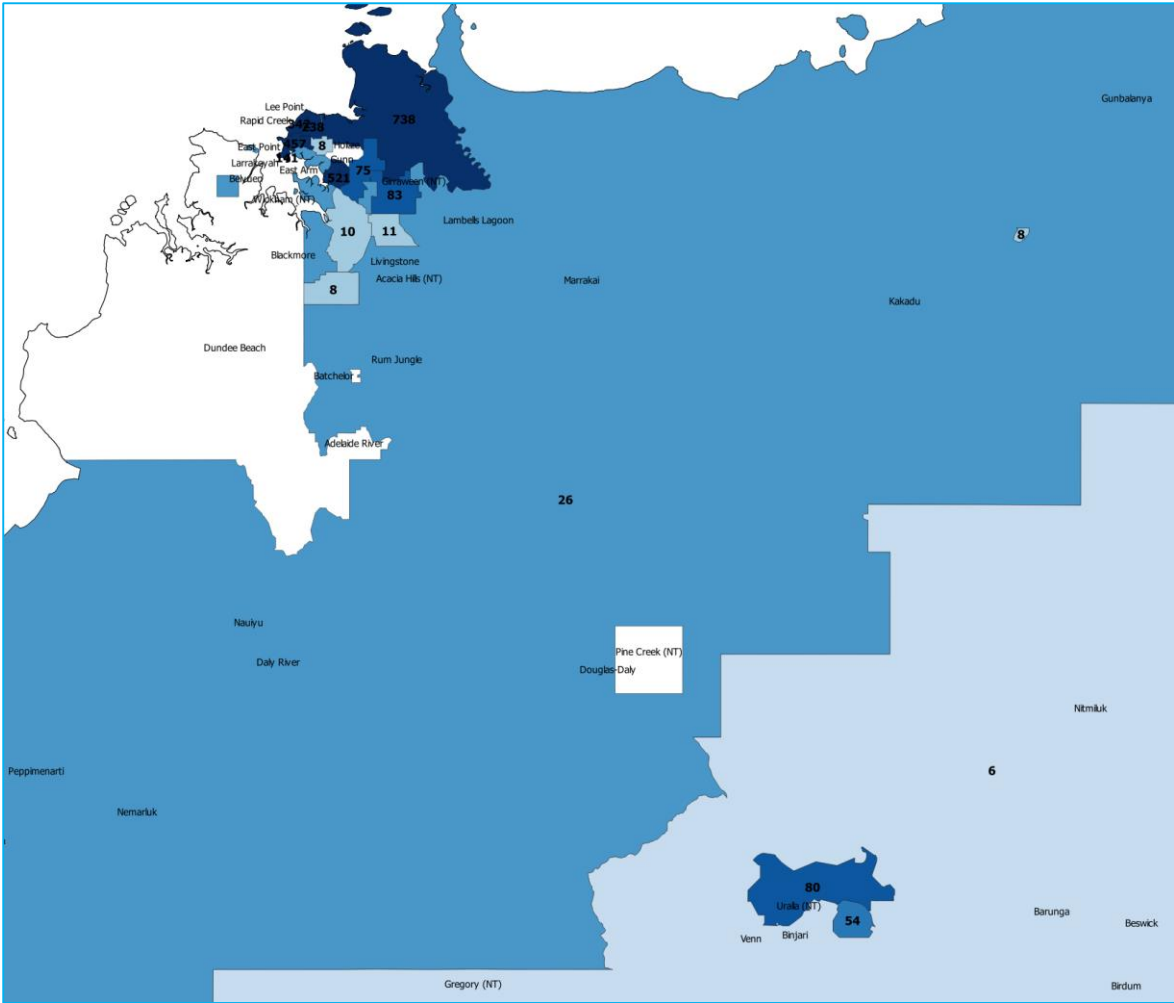

Each State Data Pack includes the follow:

- DVA veteran Map by Postcode (not LGA)
 - Each postcode labelled with the number of DVA veterans in that postcode
 - Town/Suburb names also included to assist in identifying where specific postcode boundaries are.
- Mil Super Ex-Service Personnel (Regular and Reservists who have had CFTS) map by postcodes
 - Each postcode labelled with the number of Mil Super Ex-Service personnel in that postcode
 - Town/Suburb names also included to assist in identifying where specific postcode boundaries are.
- U55 Mil Super Ex-Service Personnel (Regular and Reservists who have had CFTS) map by postcodes
 - Each postcode labelled with the number of U55 Mil Super Ex-Service personnel in that postcode
 - Town/Suburb names also included to assist in identifying where specific postcode boundaries are.
- Locations of existing ESOs by town/suburb

U55 Mil Super ex-service personnel

Locations of existing ESOs by town/suburb

State Data Pack – Tasmania

State Data Packs have been developed to enable higher resolution analysis by the ESO community of veteran location data collected by the ESO Mapping Project.

U55 Mil Super ex-service personnel

Locations of existing ESOs by town/suburb