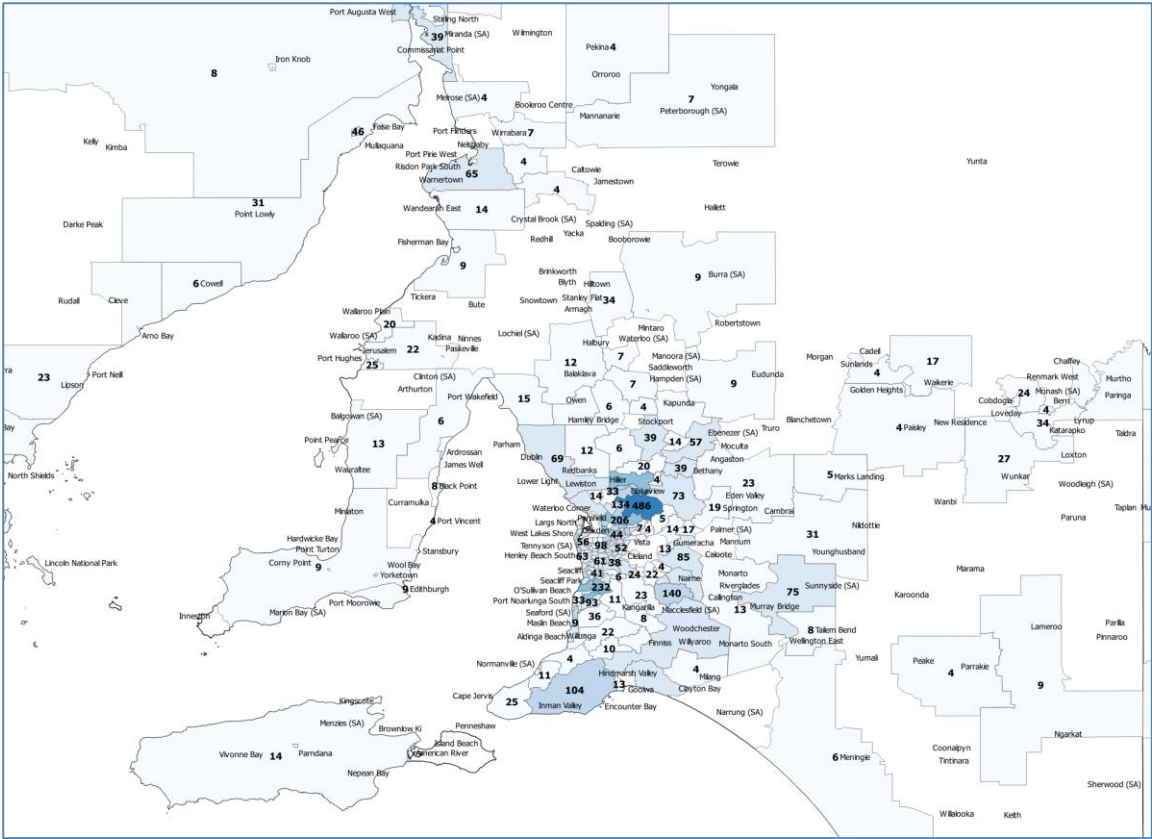

U55 Mil Super ex-service personnel

- 0 - 7
- 7 - 13
- 13 - 22
- 22 - 36
- 36 - 59
- 59 - 106
- 106 - 888

Locations of existing ESOs by town/suburb

State Data Pack – South Australia

State Data Packs have been developed to enable higher resolution analysis by the ESO community of veteran location data collected by the ESO Mapping Project.

Each State Data Pack includes the follow:

- DVA veteran Map by Postcode (not LGA)
 - Each postcode labelled with the number of DVA veterans in that postcode
 - Town/Suburb names also included to assist in identifying where specific postcode boundaries are.
- Mil Super Ex-Service Personnel (Regular and Reservists who have had CFTS) map by postcodes
 - Each postcode labelled with the number of Mil Super Ex-Service personnel in that postcode
 - Town/Suburb names also included to assist in identifying where specific postcode boundaries are.
- U55 Mil Super Ex-Service Personnel (Regular and Reservists who have had CFTS) map by postcodes
 - Each postcode labelled with the number of U55 Mil Super Ex-Service personnel in that postcode
 - Town/Suburb names also included to assist in identifying where specific postcode boundaries are.
- Locations of existing ESOs by town/suburb

DVA veteran Map by Postcode

DVA Veterans by postcode

Under 55 Mil Super Ex-Service Personnel (Regular and Reservists who have had CFTS) map by postcodes

U55 Mil Super ex-service personnel

Locations of existing ESOs by town/suburb