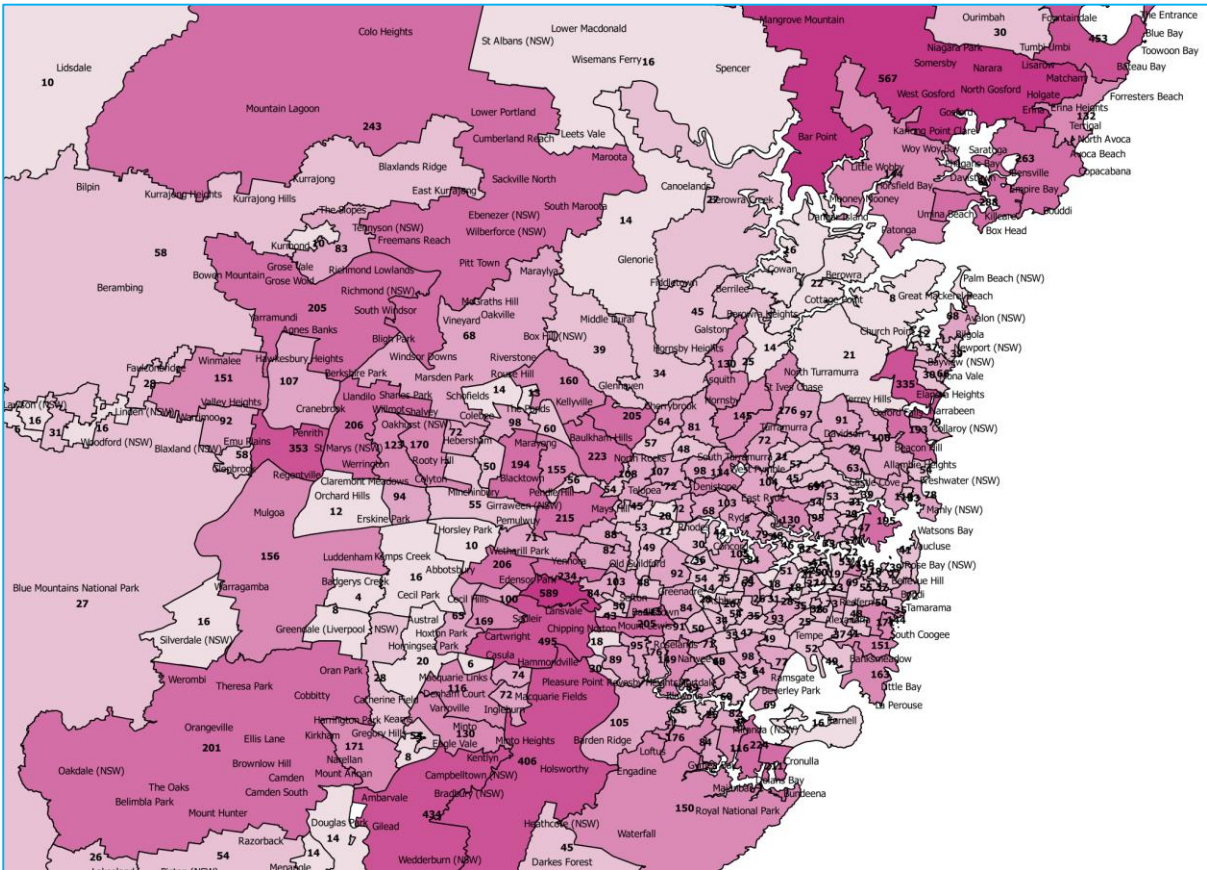

U55 Mil Super ex-service personnel

Locations of existing ESOs by town/suburb

State Data Pack – NSW / ACT

State Data Packs have been developed to enable higher resolution analysis by the ESO community of veteran location data collected by the ESO Mapping Project.

Each State Data Pack includes the follow:

- DVA veteran Map by Postcode (not LGA)
 - Each postcode labelled with the number of DVA veterans in that postcode
 - Town/Suburb names also included to assist in identifying where specific postcode boundaries are.
- Mil Super Ex-Service Personnel (Regular and Reservists who have had CFTS) map by postcodes
 - Each postcode labelled with the number of Mil Super Ex-Service personnel in that postcode
 - Town/Suburb names also included to assist in identifying where specific postcode boundaries are.
- U55 Mil Super Ex-Service Personnel (Regular and Reservists who have had CFTS) map by postcodes
 - Each postcode labelled with the number of U55 Mil Super Ex-Service personnel in that postcode
 - Town/Suburb names also included to assist in identifying where specific postcode boundaries are.
- Locations of existing ESOs by town/suburb