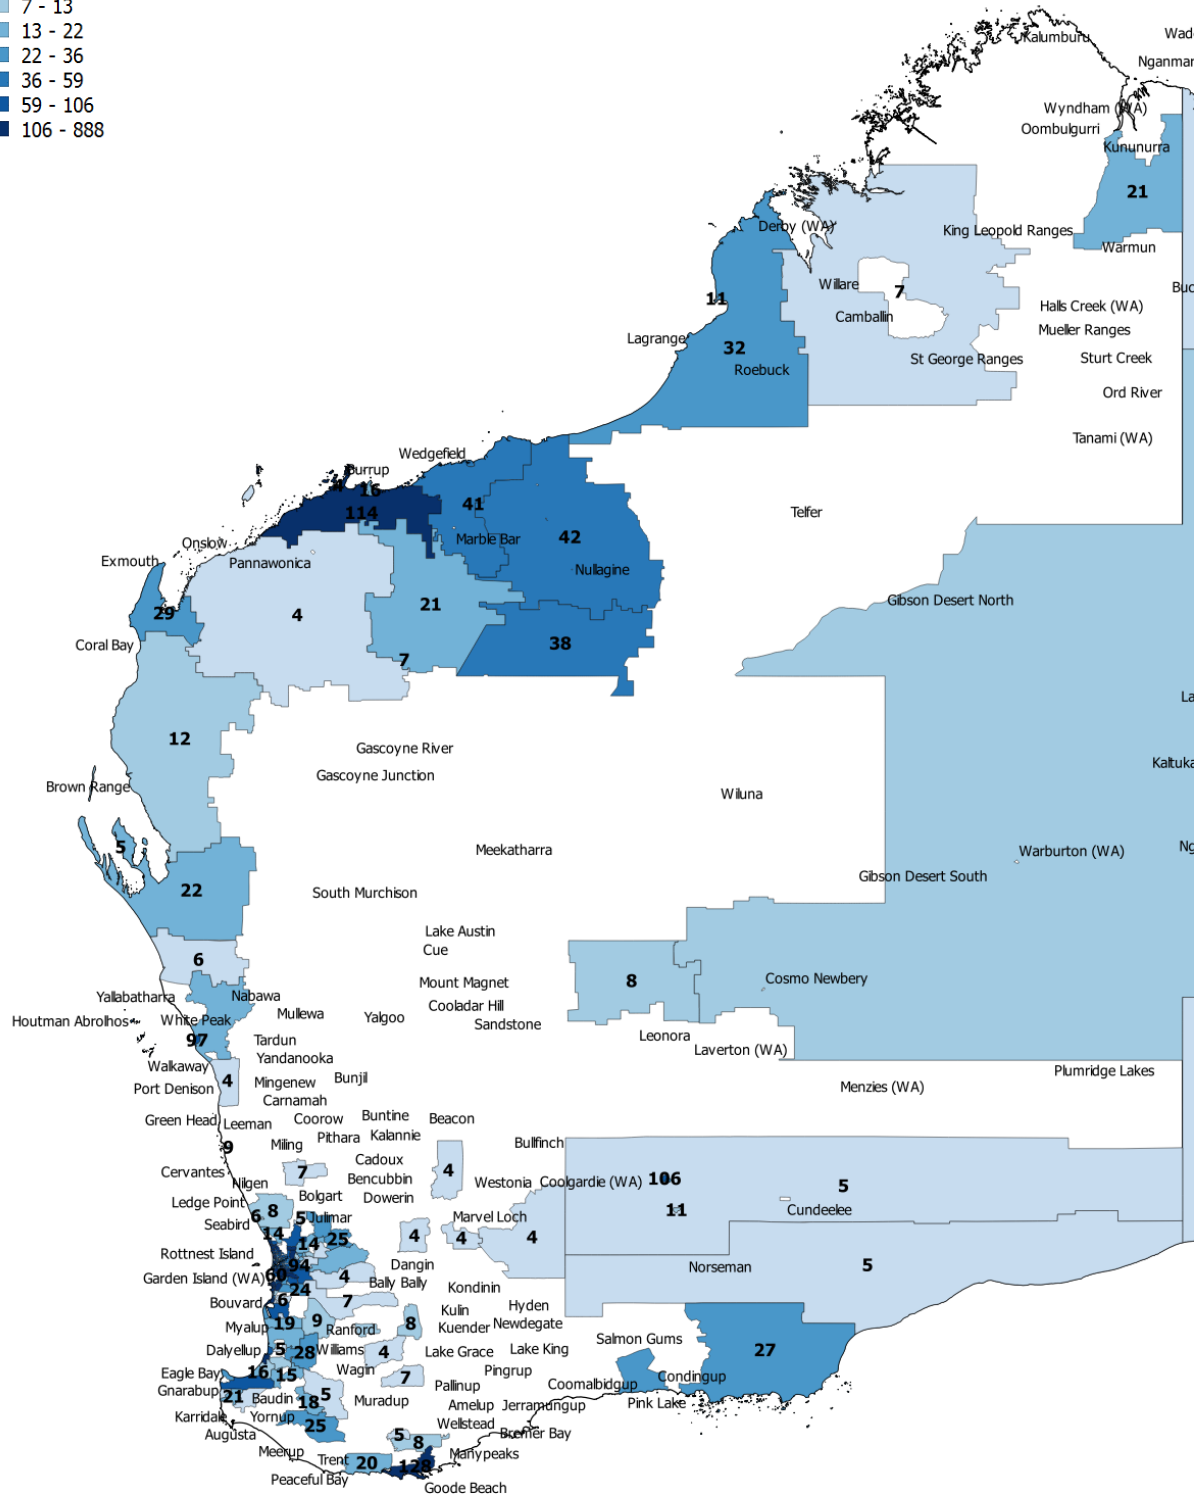

U55 Mil Super ex-service personnel

Locations of existing ESOs by town/suburb

State Data Pack – Western Australia

State Data Packs have been developed to enable higher resolution analysis by the ESO community of veteran location data collected by the ESO Mapping Project.

Each State Data Pack includes the follow:

- DVA veteran Map by Postcode (not LGA)
 - Each postcode labelled with the number of DVA veterans in that postcode
 - Town/Suburb names also included to assist in identifying where specific postcode boundaries are.
- Mil Super Ex-Service Personnel (Regular and Reservists who have had CFTS) map by postcodes
 - Each postcode labelled with the number of Mil Super Ex-Service personnel in that postcode
 - Town/Suburb names also included to assist in identifying where specific postcode boundaries are.
- U55 Mil Super Ex-Service Personnel (Regular and Reservists who have had CFTS) map by postcodes
 - Each postcode labelled with the number of U55 Mil Super Ex-Service personnel in that postcode
 - Town/Suburb names also included to assist in identifying where specific postcode boundaries are.
- Locations of existing ESOs by town/suburb

DVA veteran Map by Postcode

DVA Veterans by postcode

- 4 - 24
- 24 - 62
- 62 - 112
- 112 - 184
- 184 - 315
- 315 - 535
- 535 - 781
- 781 - 1103
- 1103 - 1321

Under 55 Mil Super Ex-Service Personnel (Regular and Reservists who have had CFTS) map by postcodes

U55 Mil Super ex-service personnel

- 0 - 7
- 7 - 13
- 13 - 22
- 22 - 36
- 36 - 59
- 59 - 106
- 106 - 888

Locations of existing ESOs by town/suburb

State Data Pack – Victoria

State Data Packs have been developed to enable higher resolution analysis by the ESO community of veteran location data collected by the ESO Mapping Project.