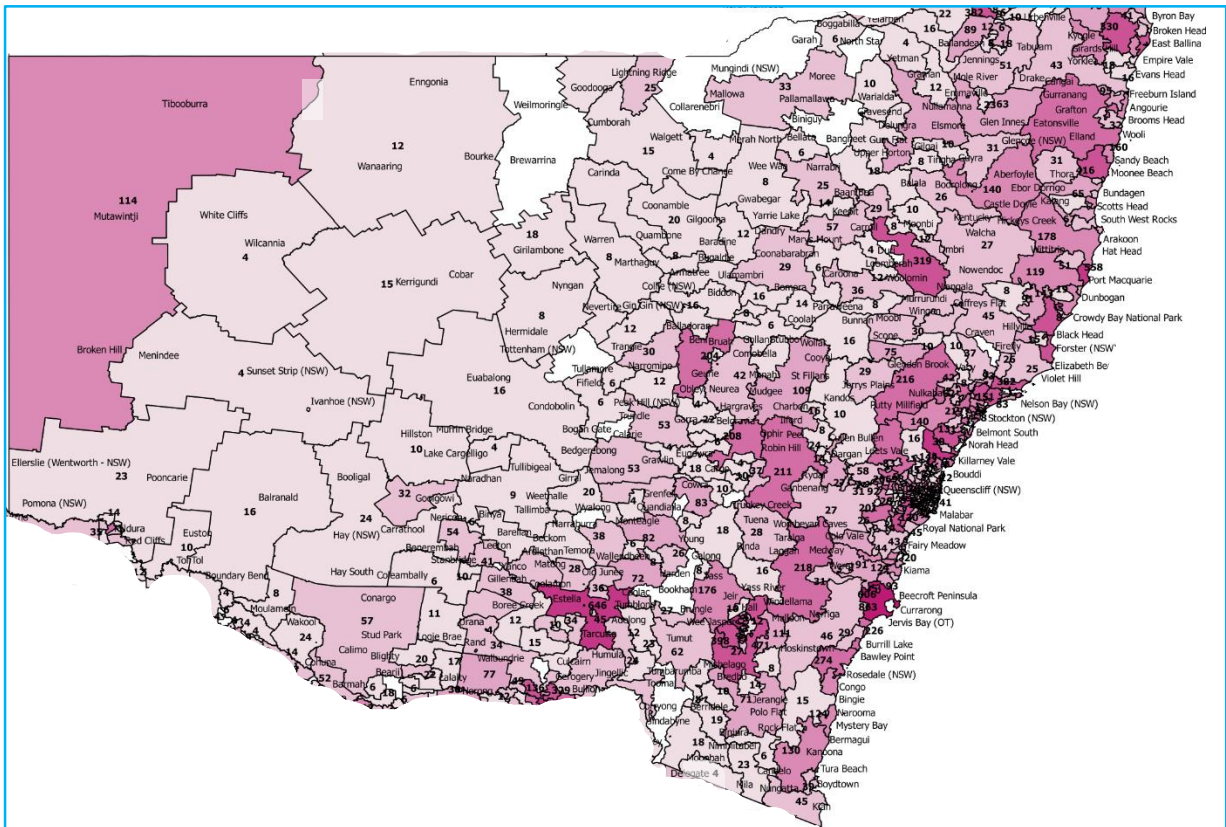

DVA veteran Map by Postcode

DVA Veterans by postcode