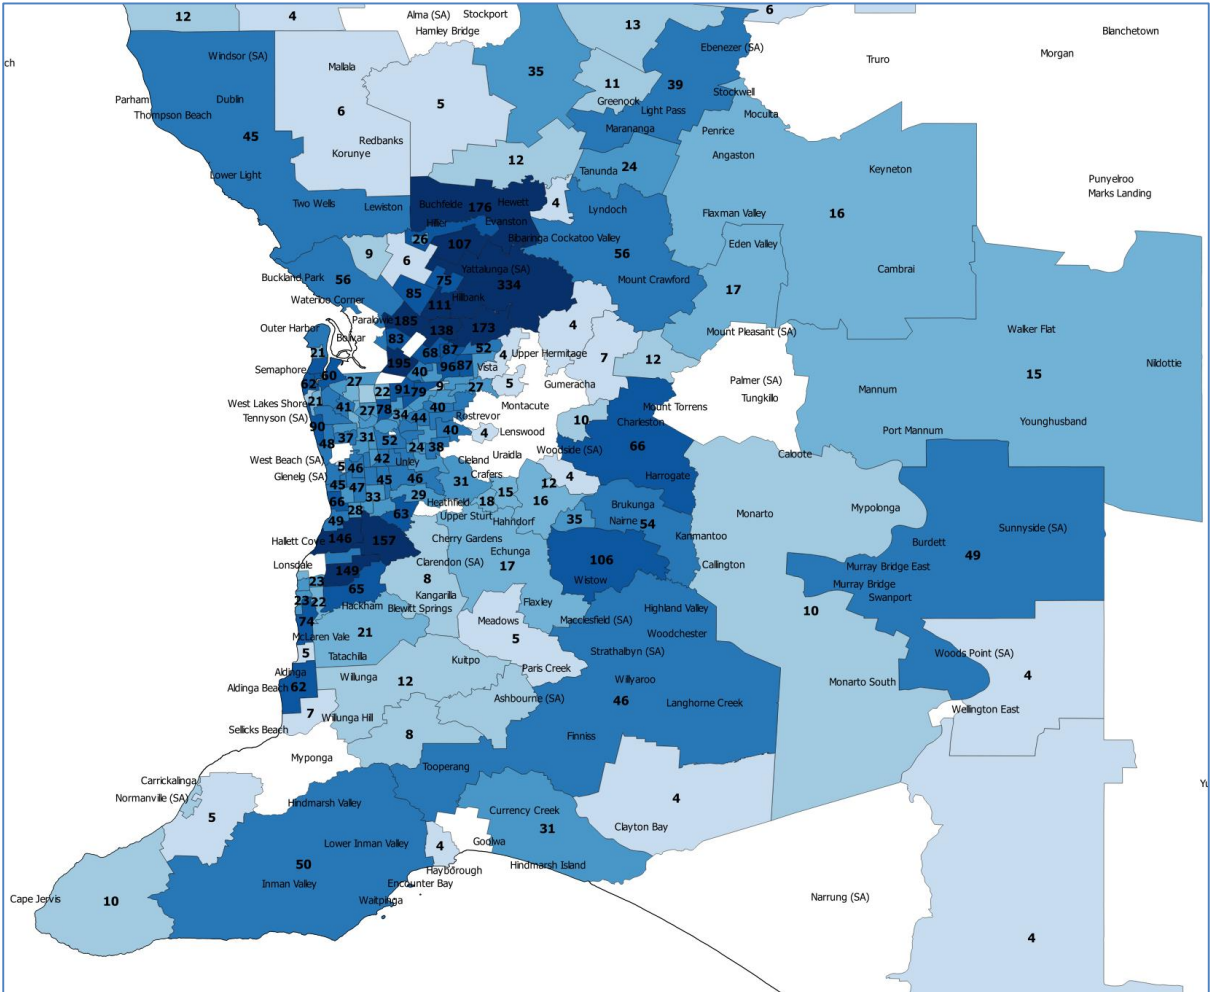

Each State Data Pack includes the follow:

- DVA veteran Map by Postcode (not LGA)
 - Each postcode labelled with the number of DVA veterans in that postcode
 - Town/Suburb names also included to assist in identifying where specific postcode boundaries are.
- Mil Super Ex-Service Personnel (Regular and Reservists who have had CFTS) map by postcodes
 - Each postcode labelled with the number of Mil Super Ex-Service personnel in that postcode
 - Town/Suburb names also included to assist in identifying where specific postcode boundaries are.
- U55 Mil Super Ex-Service Personnel (Regular and Reservists who have had CFTS) map by postcodes
 - Each postcode labelled with the number of U55 Mil Super Ex-Service personnel in that postcode
 - Town/Suburb names also included to assist in identifying where specific postcode boundaries are.
- Locations of existing ESOs by town/suburb

DVA veteran Map by Postcode

DVA Veterans by postcode

Under 55 Mil Super Ex-Service Personnel (Regular and Reservists who have had CFTS) map by postcodes

U55 Mil Super ex-service personnel

Locations of existing ESOs by town/suburb