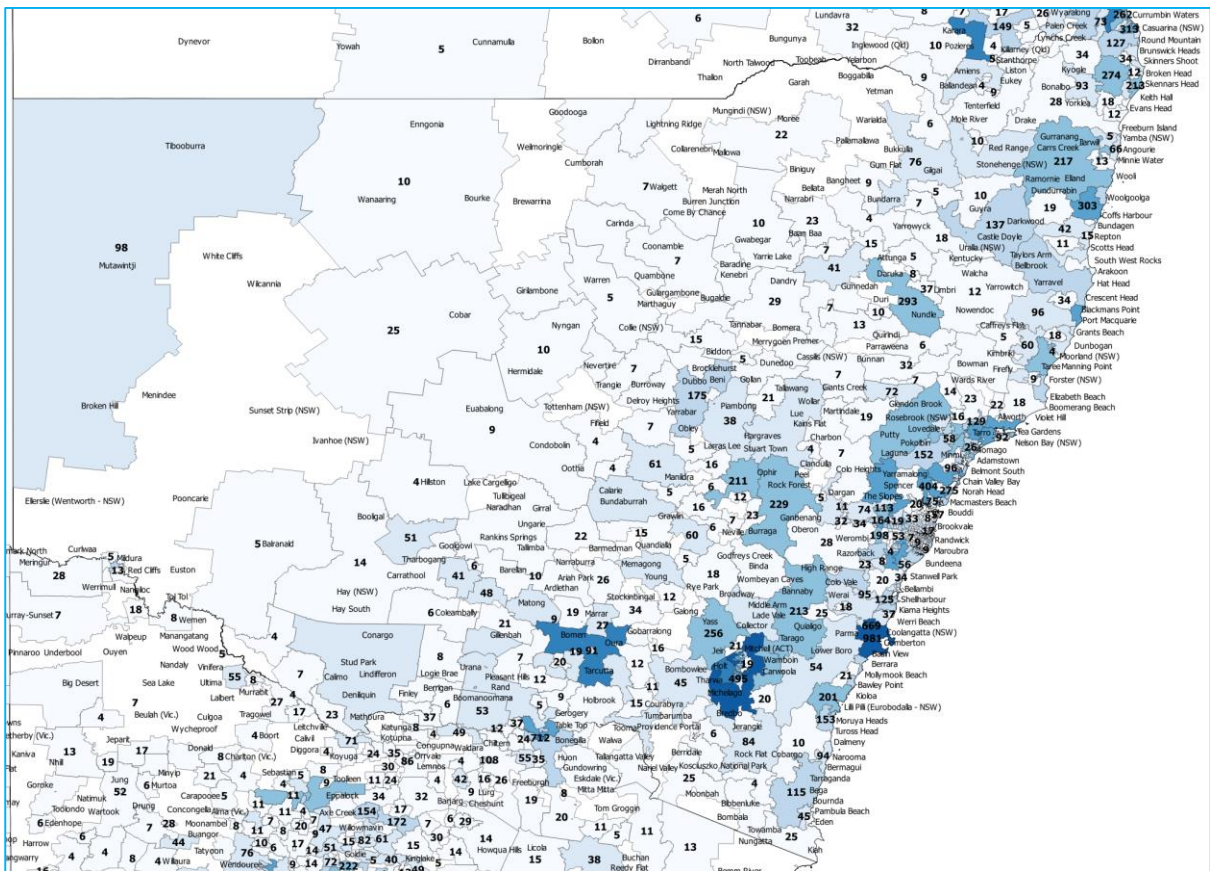

- DVA veteran Map by Postcode (not LGA)
 - Each postcode labelled with the number of DVA veterans in that postcode
 - Town/Suburb names also included to assist in identifying where specific postcode boundaries are.
- Mil Super Ex-Service Personnel (Regular and Reservists who have had CFTS) map by postcodes
 - Each postcode labelled with the number of Mil Super Ex-Service personnel in that postcode
 - Town/Suburb names also included to assist in identifying where specific postcode boundaries are.
- U55 Mil Super Ex-Service Personnel (Regular and Reservists who have had CFTS) map by postcodes
 - Each postcode labelled with the number of U55 Mil Super Ex-Service personnel in that postcode
 - Town/Suburb names also included to assist in identifying where specific postcode boundaries are.
- Locations of existing ESOs by town/suburb

DVA veteran Map by Postcode

DVA Veterans by postcode

Mil Super Ex-Service Personnel (Regular and Reservists who have had CFTS) map by postcodes

Mil Super ex-service personnel

Under 55 Mil Super Ex-Service Personnel (Regular and Reservists who have had CFTS) map by postcodes

U55 Mil Super ex-service personnel

Locations of existing ESOs by town/suburb

State Data Pack – NSW / ACT

State Data Packs have been developed to enable higher resolution analysis by the ESO community of veteran location data collected by the ESO Mapping Project.