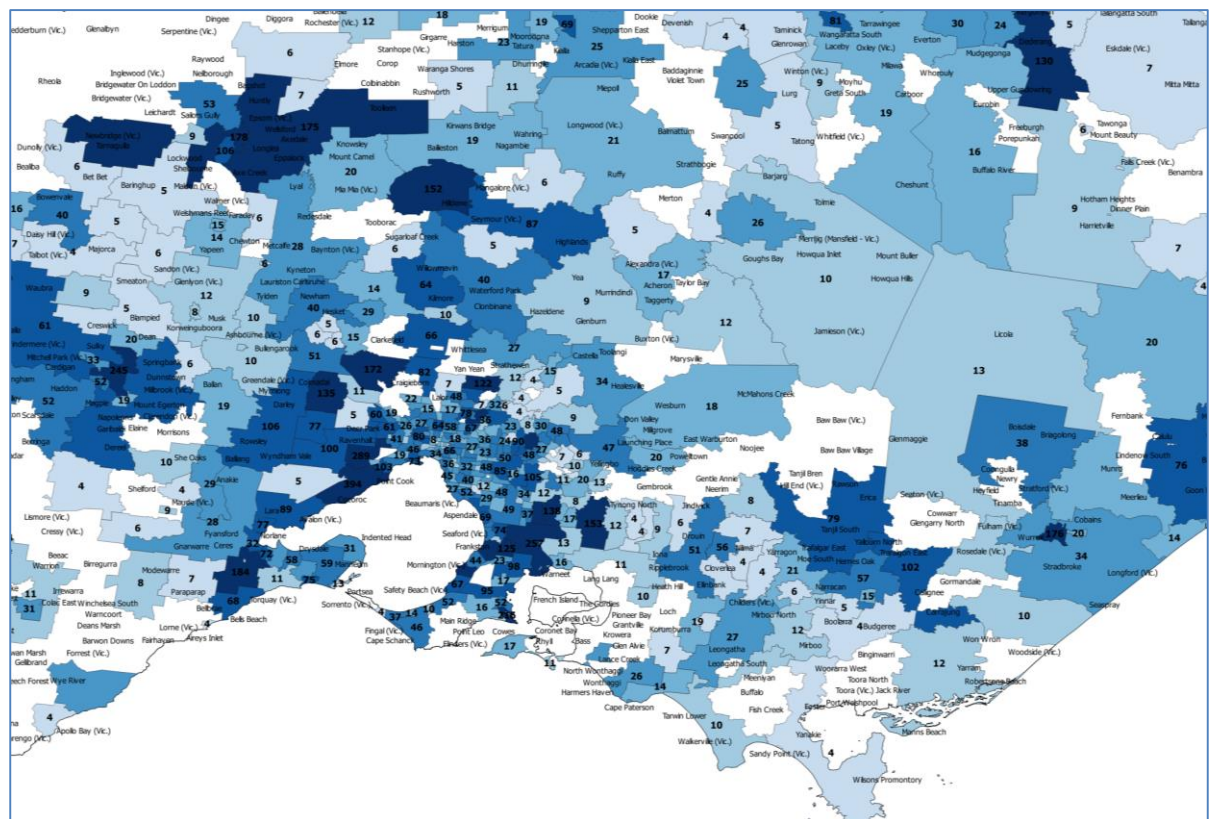

Under 55 Mil Super Ex-Service Personnel (Regular and Reservists who have had CFTS) map by postcodes

U55 Mil Super ex-service personnel