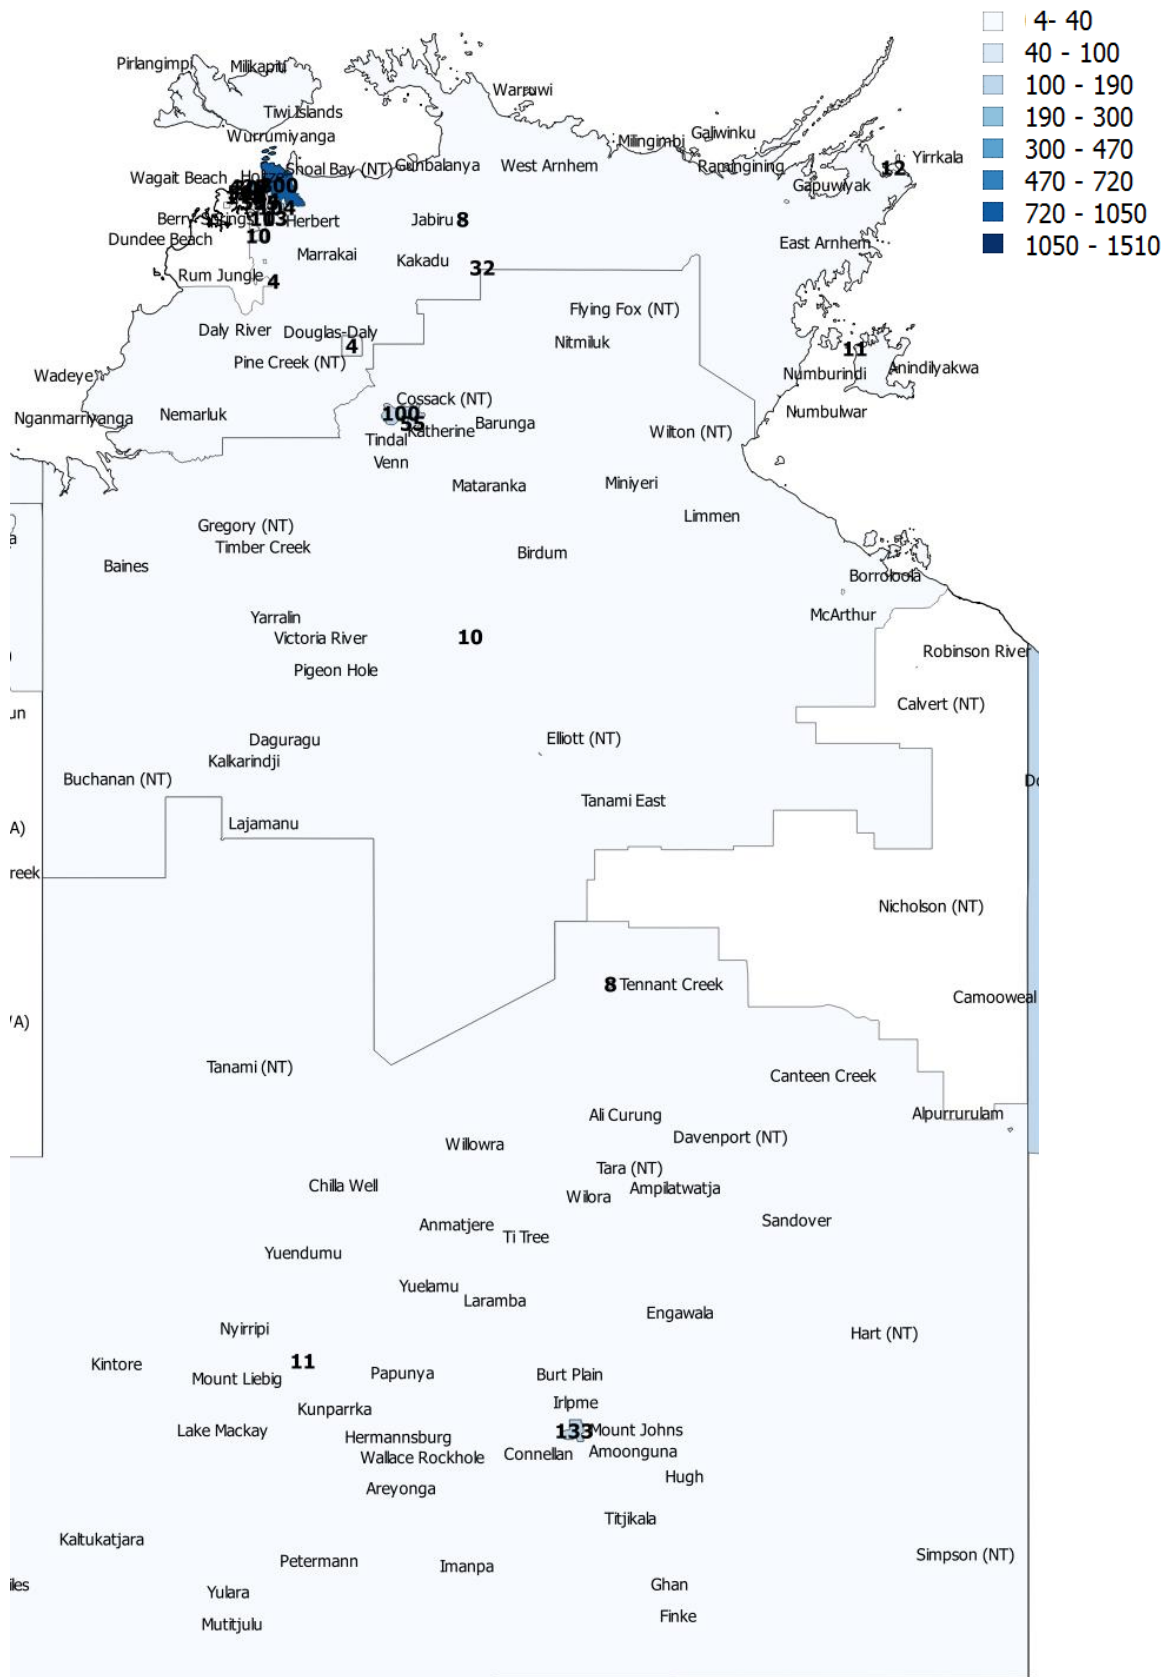

Mil Super Ex-Service Personnel (Regular and Reservists who have had CFTS) map by postcodes

Mil Super ex-service personnel