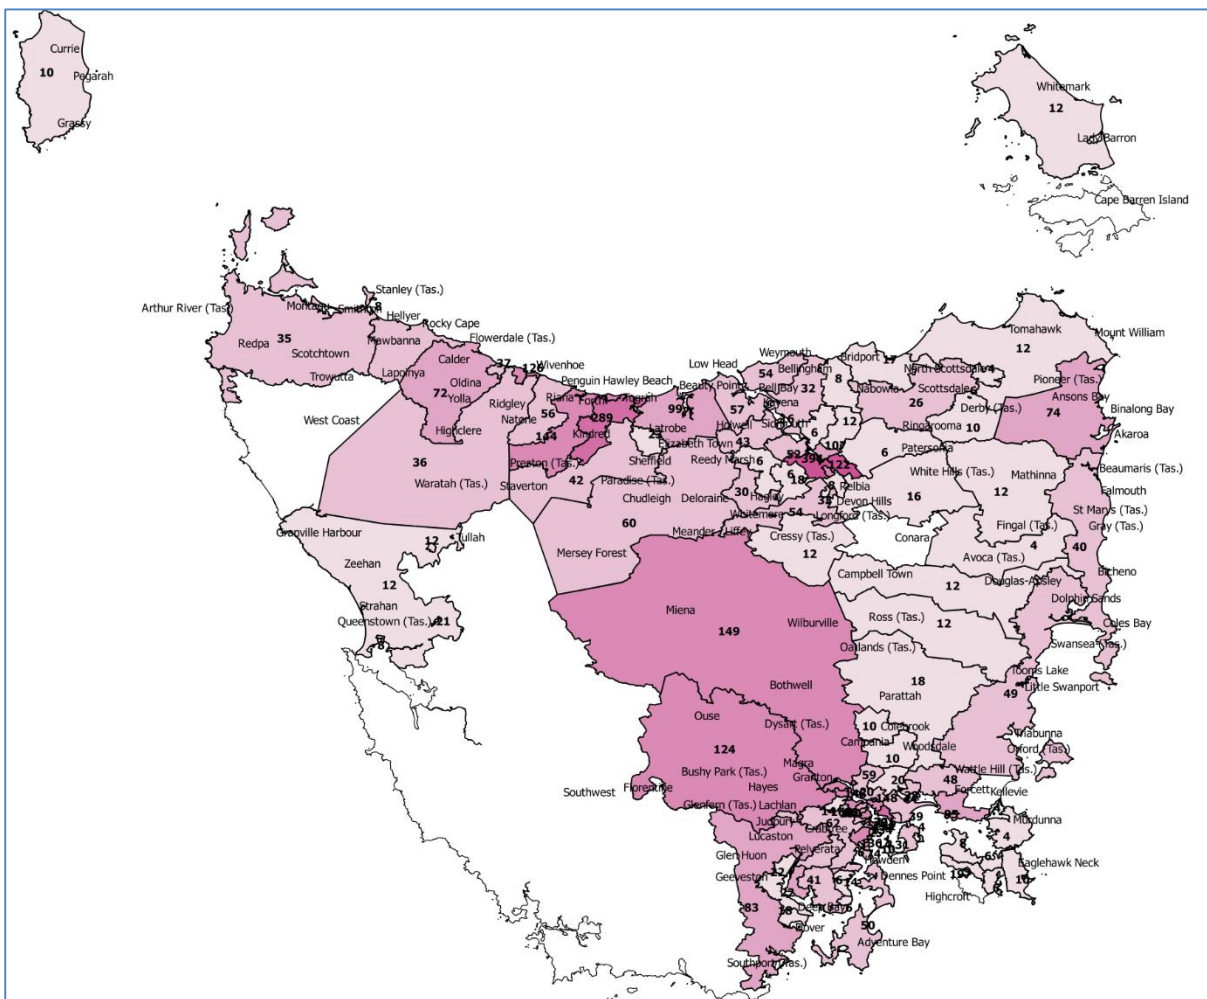

DVA veteran Map by Postcode

DVA Veterans by postcode

- 4 - 24
- 24 - 62
- 62 - 112
- 112 - 184
- 184 - 315
- 315 - 535
- 535 - 781
- 781 - 1103
- 1103 - 1321