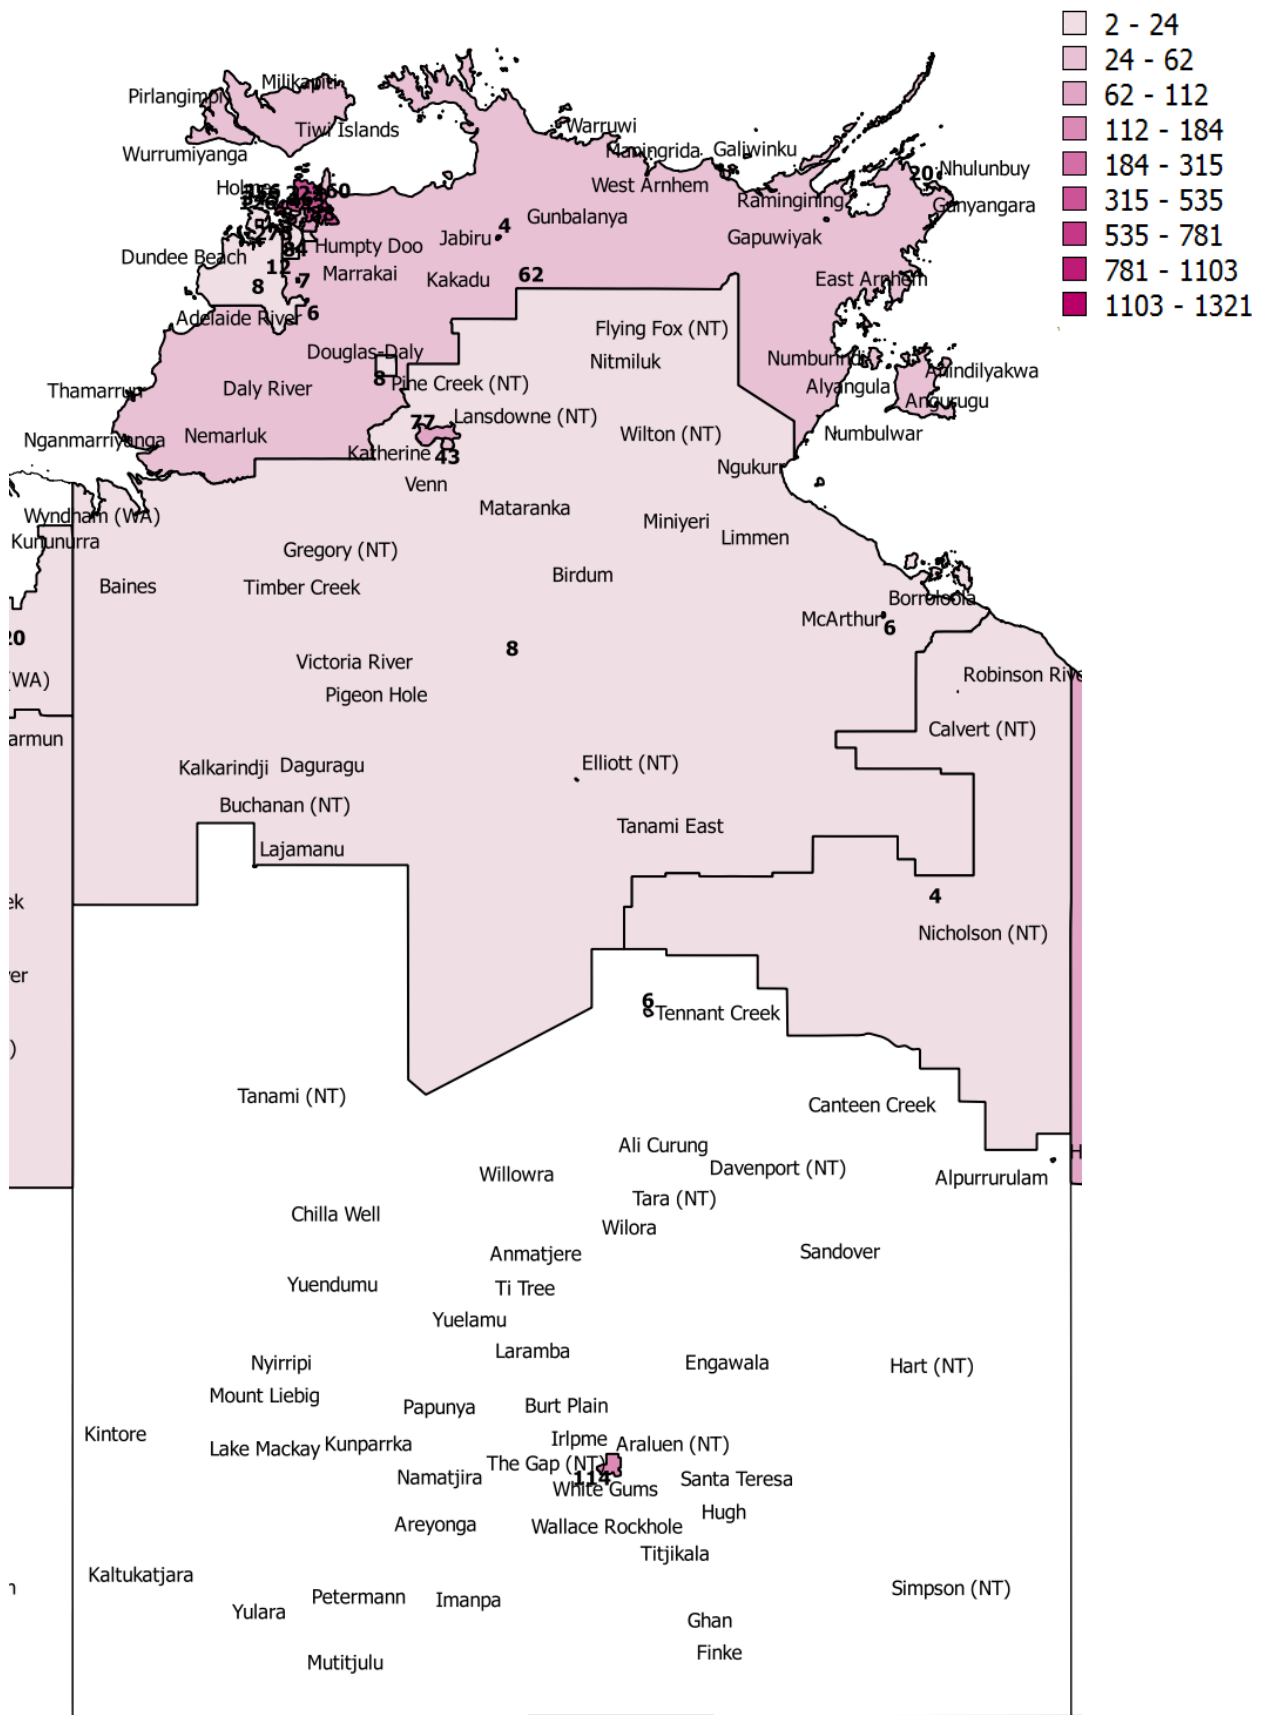

DVA veteran Map by Postcode

DVA Veterans by postcode