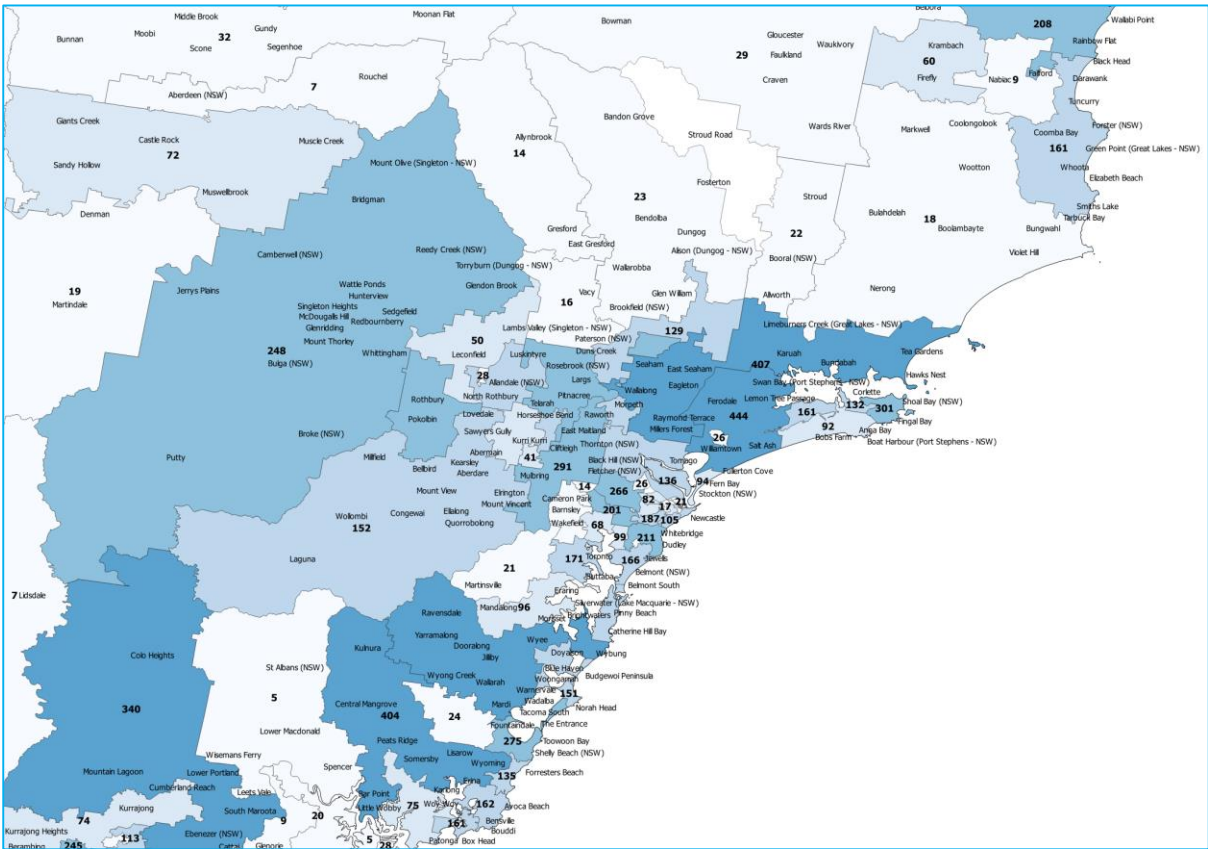

- DVA veteran Map by Postcode (not LGA)
 - Each postcode labelled with the number of DVA veterans in that postcode
 - Town/Suburb names also included to assist in identifying where specific postcode boundaries are.
- Mil Super Ex-Service Personnel (Regular and Reservists who have had CFTS) map by postcodes
 - Each postcode labelled with the number of Mil Super Ex-Service personnel in that postcode
 - Town/Suburb names also included to assist in identifying where specific postcode boundaries are.
- U55 Mil Super Ex-Service Personnel (Regular and Reservists who have had CFTS) map by postcodes
 - Each postcode labelled with the number of U55 Mil Super Ex-Service personnel in that postcode
 - Town/Suburb names also included to assist in identifying where specific postcode boundaries are.
- Locations of existing ESOs by town/suburb

DVA veteran Map by Postcode

DVA Veterans by postcode

Mil Super Ex-Service Personnel (Regular and Reservists who have had CFTS) map by postcodes

Mil Super ex-service personnel

Under 55 Mil Super Ex-Service Personnel (Regular and Reservists who have had CFTS) map by postcodes

U55 Mil Super ex-service personnel

Locations of existing ESOs by town/suburb

State Data Pack – NSW / ACT

State Data Packs have been developed to enable higher resolution analysis by the ESO community of veteran location data collected by the ESO Mapping Project.