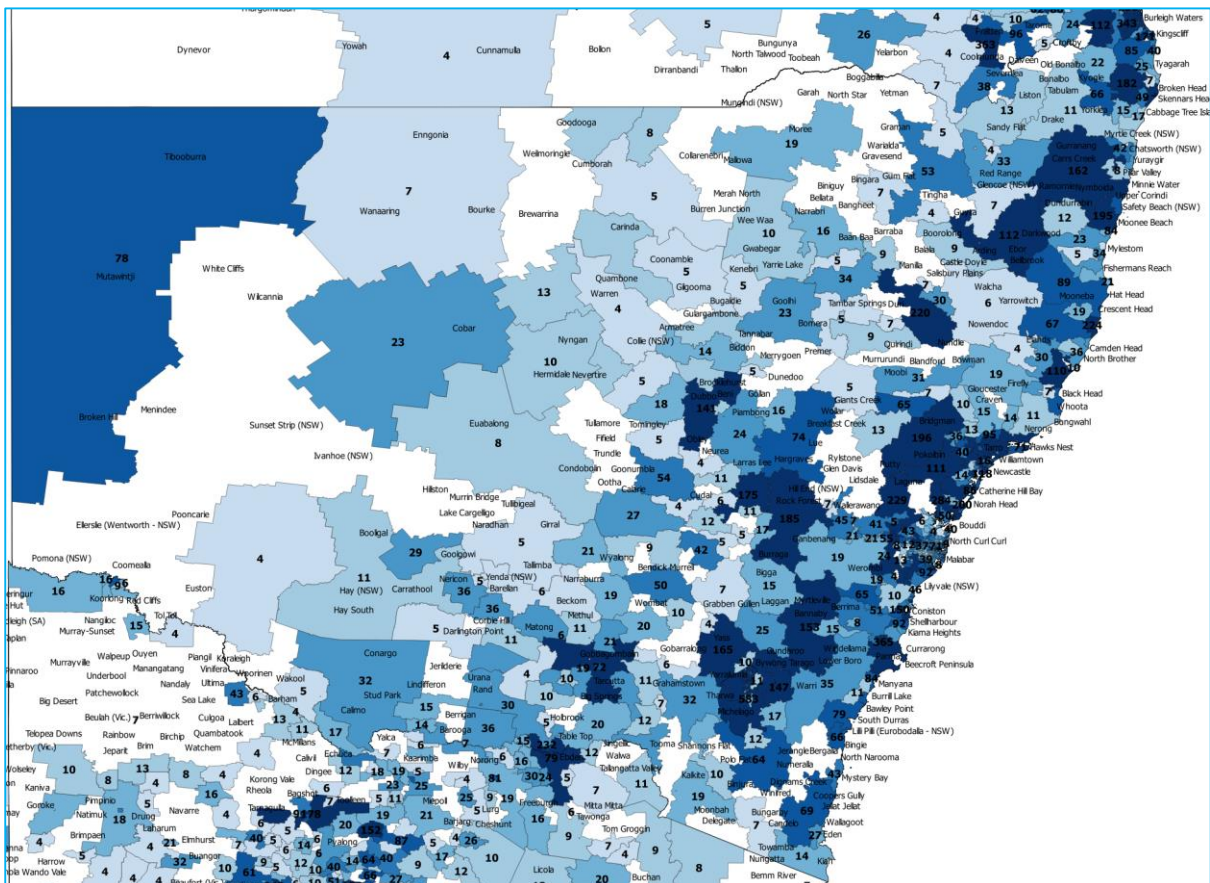

- DVA veteran Map by Postcode (not LGA)
 - Each postcode labelled with the number of DVA veterans in that postcode
 - Town/Suburb names also included to assist in identifying where specific postcode boundaries are.
- Mil Super Ex-Service Personnel (Regular and Reservists who have had CFTS) map by postcodes
 - Each postcode labelled with the number of Mil Super Ex-Service personnel in that postcode
 - Town/Suburb names also included to assist in identifying where specific postcode boundaries are.
- U55 Mil Super Ex-Service Personnel (Regular and Reservists who have had CFTS) map by postcodes
 - Each postcode labelled with the number of U55 Mil Super Ex-Service personnel in that postcode
 - Town/Suburb names also included to assist in identifying where specific postcode boundaries are.
- Locations of existing ESOs by town/suburb

DVA veteran Map by Postcode

DVA Veterans by postcode

Mil Super Ex-Service Personnel (Regular and Reservists who have had CFTS) map by postcodes

Mil Super ex-service personnel

Under 55 Mil Super Ex-Service Personnel (Regular and Reservists who have had CFTS) map by postcodes

U55 Mil Super ex-service personnel

Locations of existing ESOs by town/suburb

State Data Pack – NSW / ACT

State Data Packs have been developed to enable higher resolution analysis by the ESO community of veteran location data collected by the ESO Mapping Project.