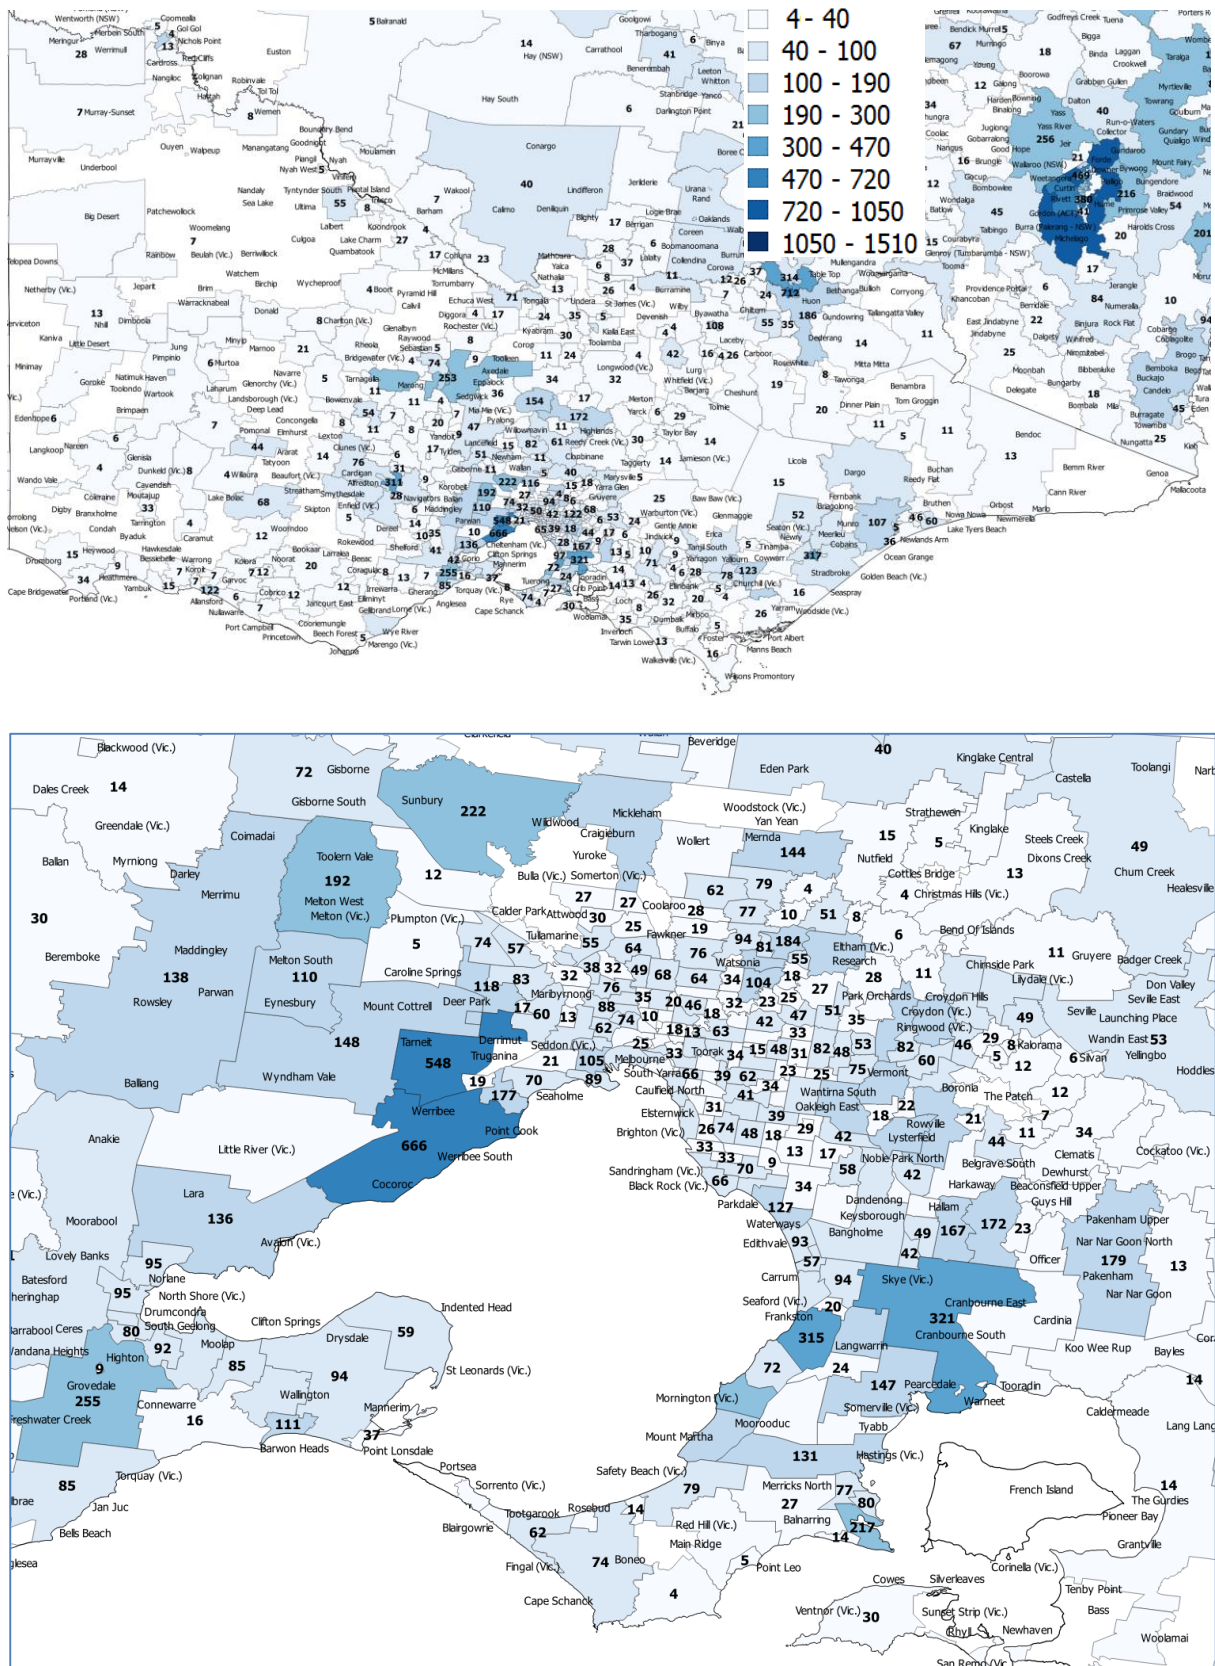

Mil Super Ex-Service Personnel (Regular and Reservists who have had CFTS) map by postcodes

Mil Super ex-service personnel