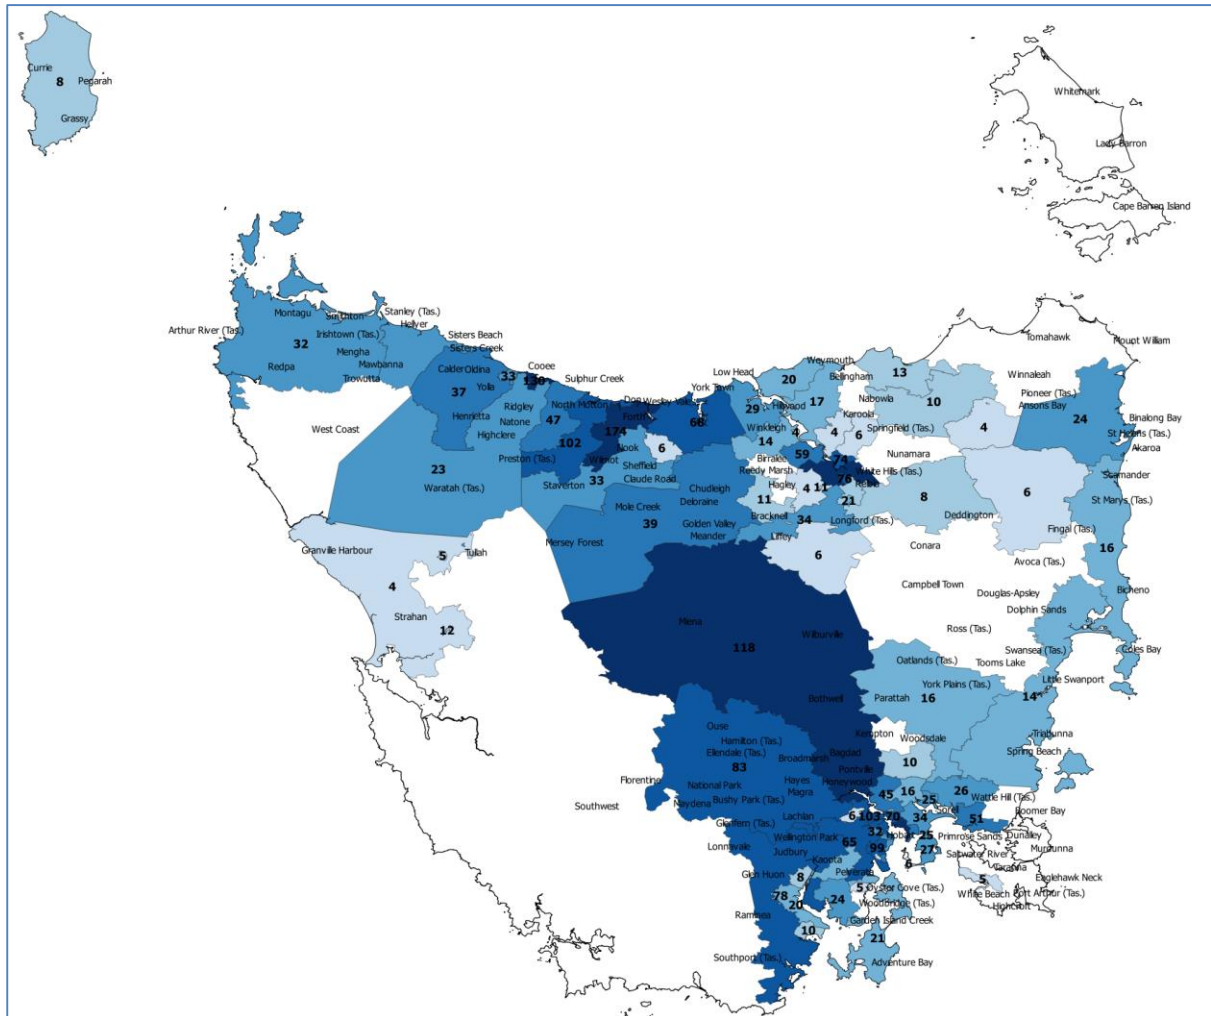

Each State Data Pack includes the follow:

- DVA veteran Map by Postcode (not LGA)
 - Each postcode labelled with the number of DVA veterans in that postcode
 - Town/Suburb names also included to assist in identifying where specific postcode boundaries are.
- Mil Super Ex-Service Personnel (Regular and Reservists who have had CFTS) map by postcodes
 - Each postcode labelled with the number of Mil Super Ex-Service personnel in that postcode
 - Town/Suburb names also included to assist in identifying where specific postcode boundaries are.
- U55 Mil Super Ex-Service Personnel (Regular and Reservists who have had CFTS) map by postcodes
 - Each postcode labelled with the number of U55 Mil Super Ex-Service personnel in that postcode
 - Town/Suburb names also included to assist in identifying where specific postcode boundaries are.
- Locations of existing ESOs by town/suburb

DVA veteran Map by Postcode

DVA Veterans by postcode

- 4 - 24
- 24 - 62
- 62 - 112
- 112 - 184
- 184 - 315
- 315 - 535
- 535 - 781
- 781 - 1103
- 1103 - 1321

Under 55 Mil Super Ex-Service Personnel (Regular and Reservists who have had CFTS) map by postcodes

U55 Mil Super ex-service personnel

- 0 - 7
- 7 - 13
- 13 - 22
- 22 - 36
- 36 - 59
- 59 - 106
- 106 - 888

Locations of existing ESOs by town/suburb

State Data Pack – South Australia

State Data Packs have been developed to enable higher resolution analysis by the ESO community of veteran location data collected by the ESO Mapping Project.