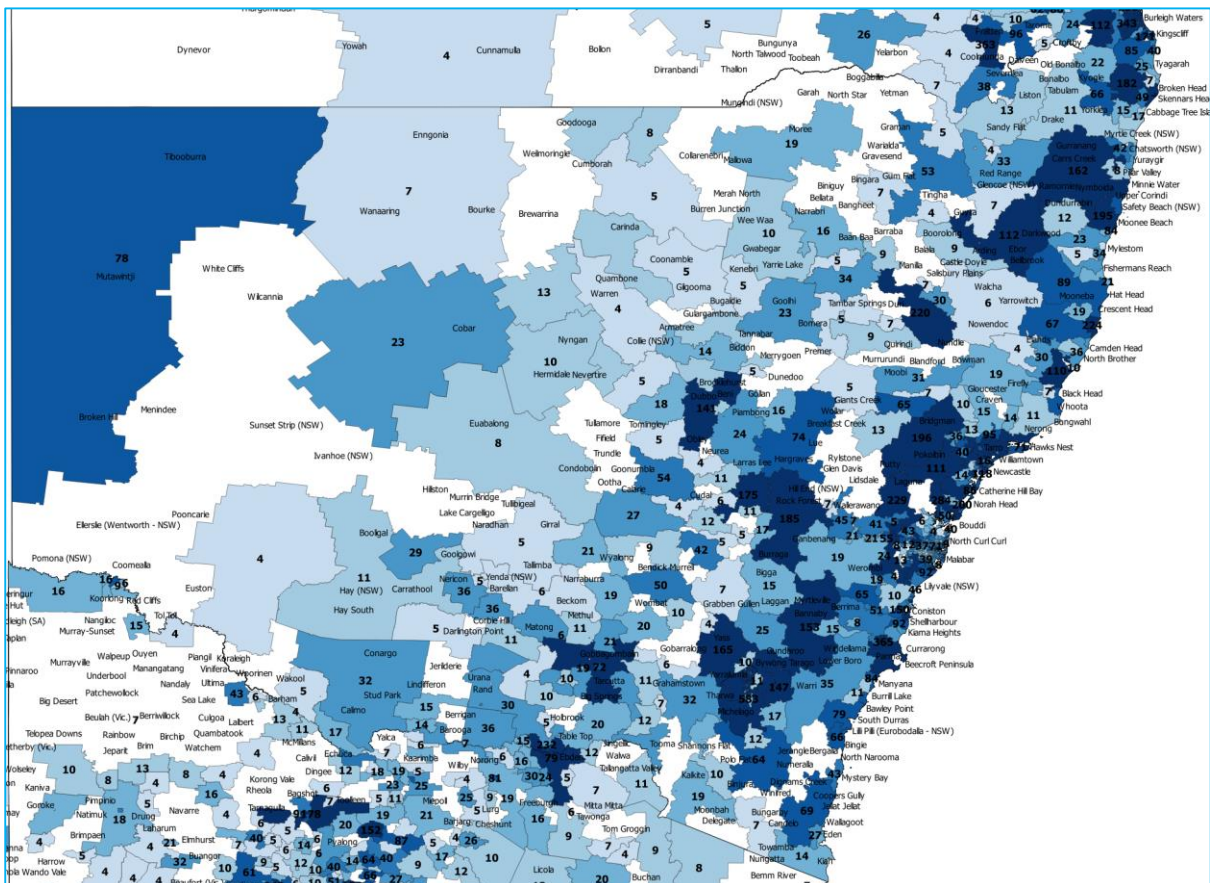

Each State Data Pack includes the follow:

- DVA veteran Map by Postcode (not LGA)
 - Each postcode labelled with the number of DVA veterans in that postcode
 - Town/Suburb names also included to assist in identifying where specific postcode boundaries are.
- Mil Super Ex-Service Personnel (Regular and Reservists who have had CFTS) map by postcodes
 - Each postcode labelled with the number of Mil Super Ex-Service personnel in that postcode
 - Town/Suburb names also included to assist in identifying where specific postcode boundaries are.
- U55 Mil Super Ex-Service Personnel (Regular and Reservists who have had CFTS) map by postcodes
 - Each postcode labelled with the number of U55 Mil Super Ex-Service personnel in that postcode
 - Town/Suburb names also included to assist in identifying where specific postcode boundaries are.
- Locations of existing ESOs by town/suburb

Mil Super Ex-Service Personnel (Regular and Reservists who have had CFTS) map by postcodes

Mil Super ex-service personnel

Under 55 Mil Super Ex-Service Personnel (Regular and Reservists who have had CFTS) map by postcodes

U55 Mil Super ex-service personnel

Locations of existing ESOs by town/suburb

State Data Pack – Western Australia

State Data Packs have been developed to enable higher resolution analysis by the ESO community of veteran location data collected by the ESO Mapping Project.