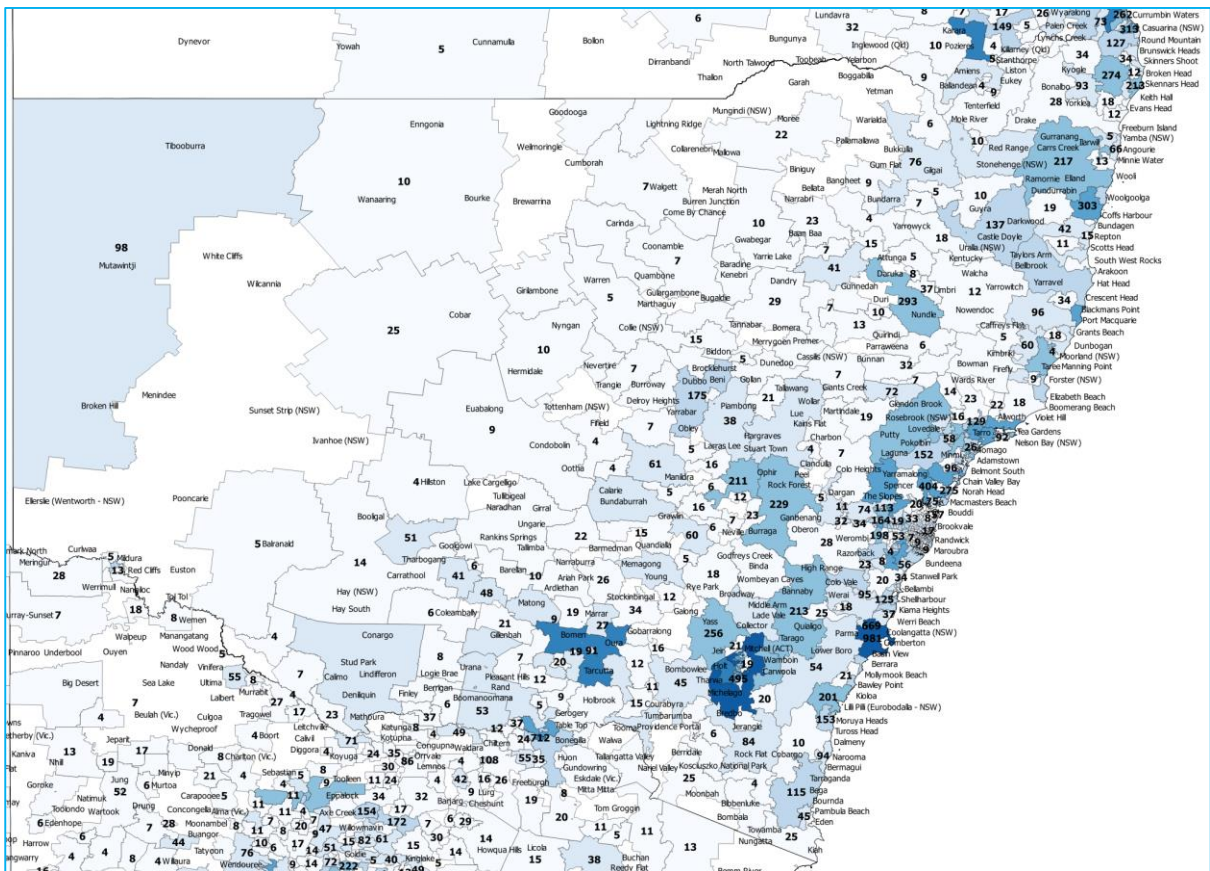

Mil Super Ex-Service Personnel (Regular and Reservists who have had CFTS) map by postcodes