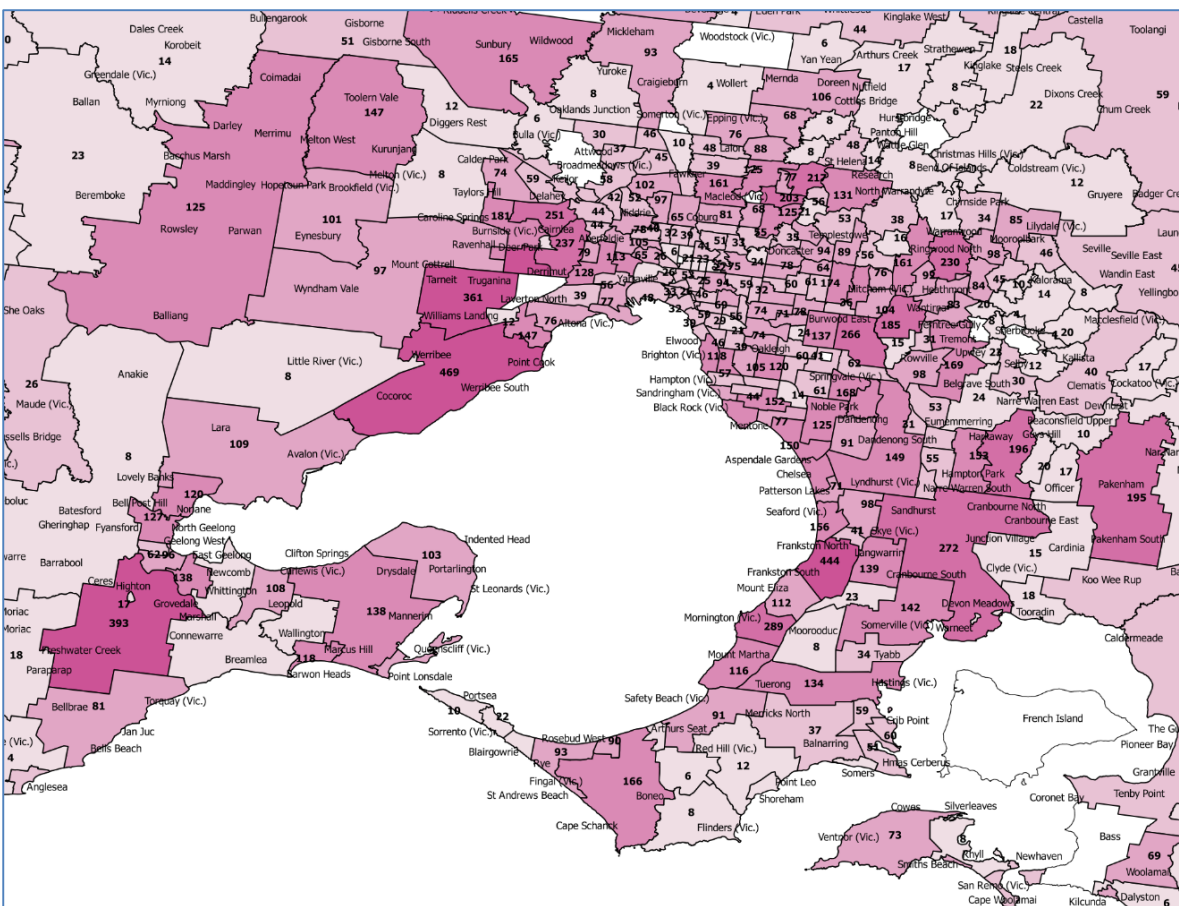

U55 Mil Super ex-service personnel

- 0 - 7
- 7 - 13
- 13 - 22
- 22 - 36
- 36 - 59
- 59 - 106
- 106 - 888

Locations of existing ESOs by town/suburb

State Data Pack – Victoria

State Data Packs have been developed to enable higher resolution analysis by the ESO community of veteran location data collected by the ESO Mapping Project.

Each State Data Pack includes the follow:

- DVA veteran Map by Postcode (not LGA)
 - Each postcode labelled with the number of DVA veterans in that postcode
 - Town/Suburb names also included to assist in identifying where specific postcode boundaries are.
- Mil Super Ex-Service Personnel (Regular and Reservists who have had CFTS) map by postcodes
 - Each postcode labelled with the number of Mil Super Ex-Service personnel in that postcode
 - Town/Suburb names also included to assist in identifying where specific postcode boundaries are.
- U55 Mil Super Ex-Service Personnel (Regular and Reservists who have had CFTS) map by postcodes
 - Each postcode labelled with the number of U55 Mil Super Ex-Service personnel in that postcode
 - Town/Suburb names also included to assist in identifying where specific postcode boundaries are.
- Locations of existing ESOs by town/suburb