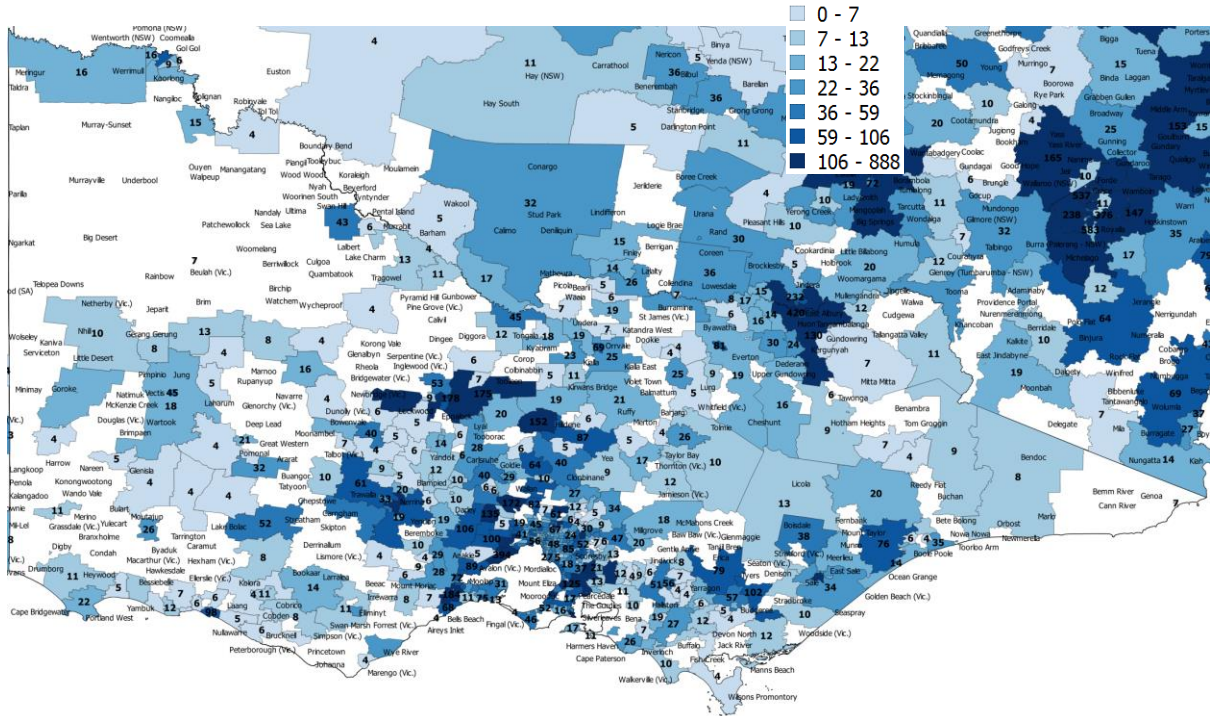

Under 55 Mil Super Ex-Service Personnel (Regular and Reservists who have had CFTS) map by postcodes

U55 Mil Super ex-service personnel