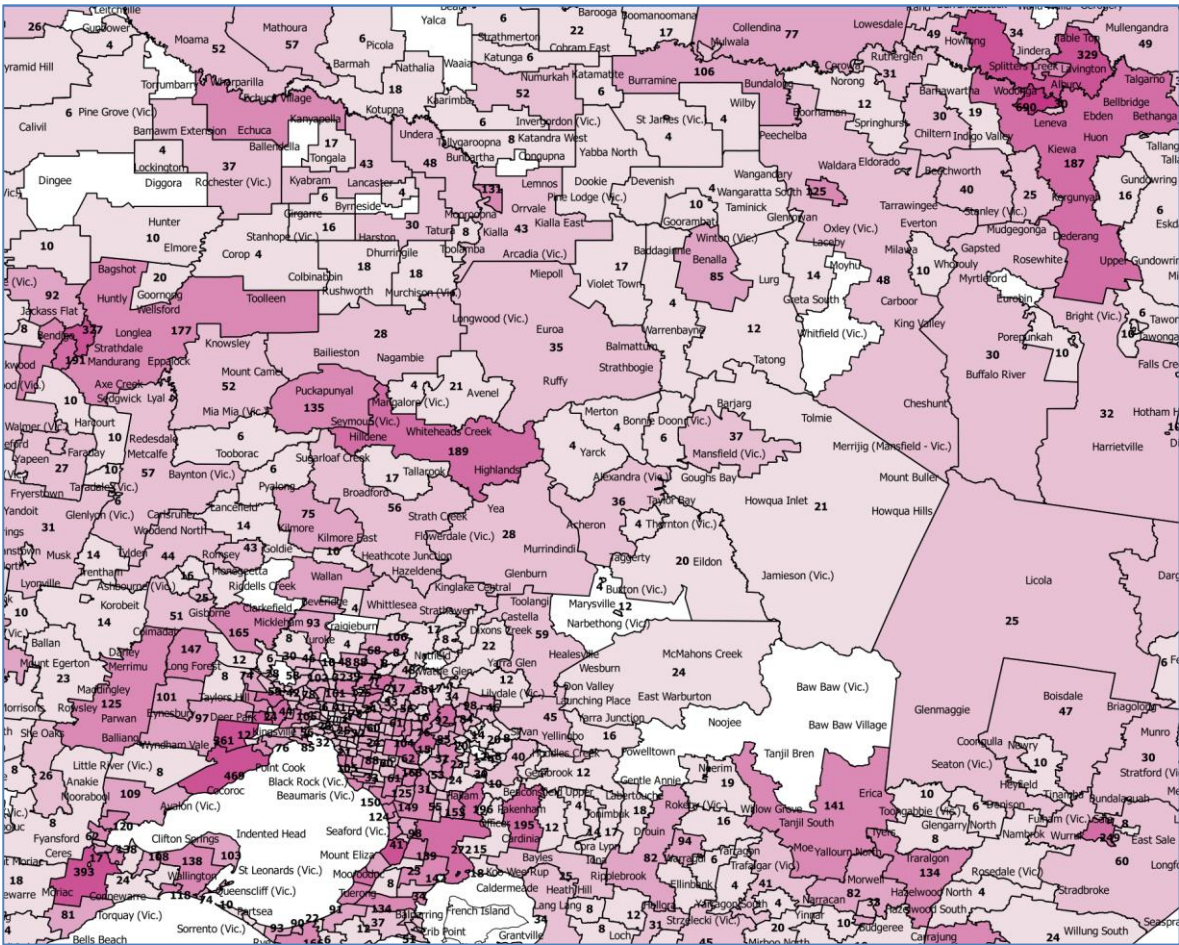

U55 Mil Super ex-service personnel

- 0 - 7
- 7 - 13
- 13 - 22
- 22 - 36
- 36 - 59
- 59 - 106
- 106 - 888

Locations of existing ESOs by town/suburb

State Data Pack – Victoria

State Data Packs have been developed to enable higher resolution analysis by the ESO community of veteran location data collected by the ESO Mapping Project.

Each State Data Pack includes the follow:

- DVA veteran Map by Postcode (not LGA)
 - Each postcode labelled with the number of DVA veterans in that postcode
 - Town/Suburb names also included to assist in identifying where specific postcode boundaries are.
- Mil Super Ex-Service Personnel (Regular and Reservists who have had CFTS) map by postcodes
 - Each postcode labelled with the number of Mil Super Ex-Service personnel in that postcode
 - Town/Suburb names also included to assist in identifying where specific postcode boundaries are.
- U55 Mil Super Ex-Service Personnel (Regular and Reservists who have had CFTS) map by postcodes
 - Each postcode labelled with the number of U55 Mil Super Ex-Service personnel in that postcode
 - Town/Suburb names also included to assist in identifying where specific postcode boundaries are.
- Locations of existing ESOs by town/suburb