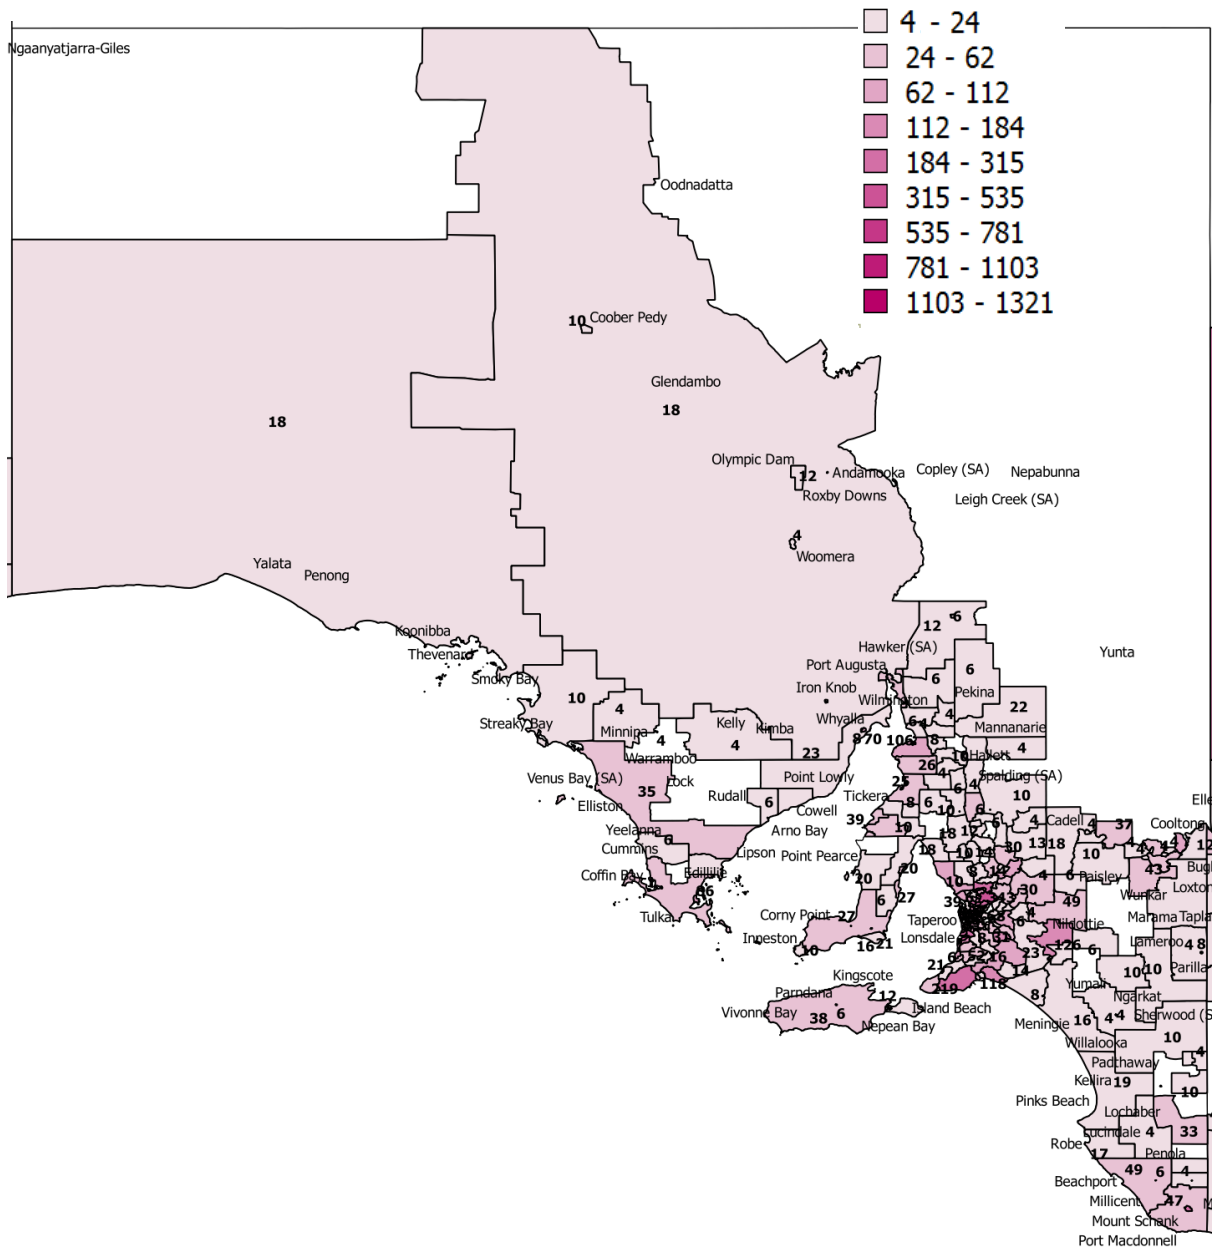

DVA veteran Map by Postcode

DVA Veterans by postcode