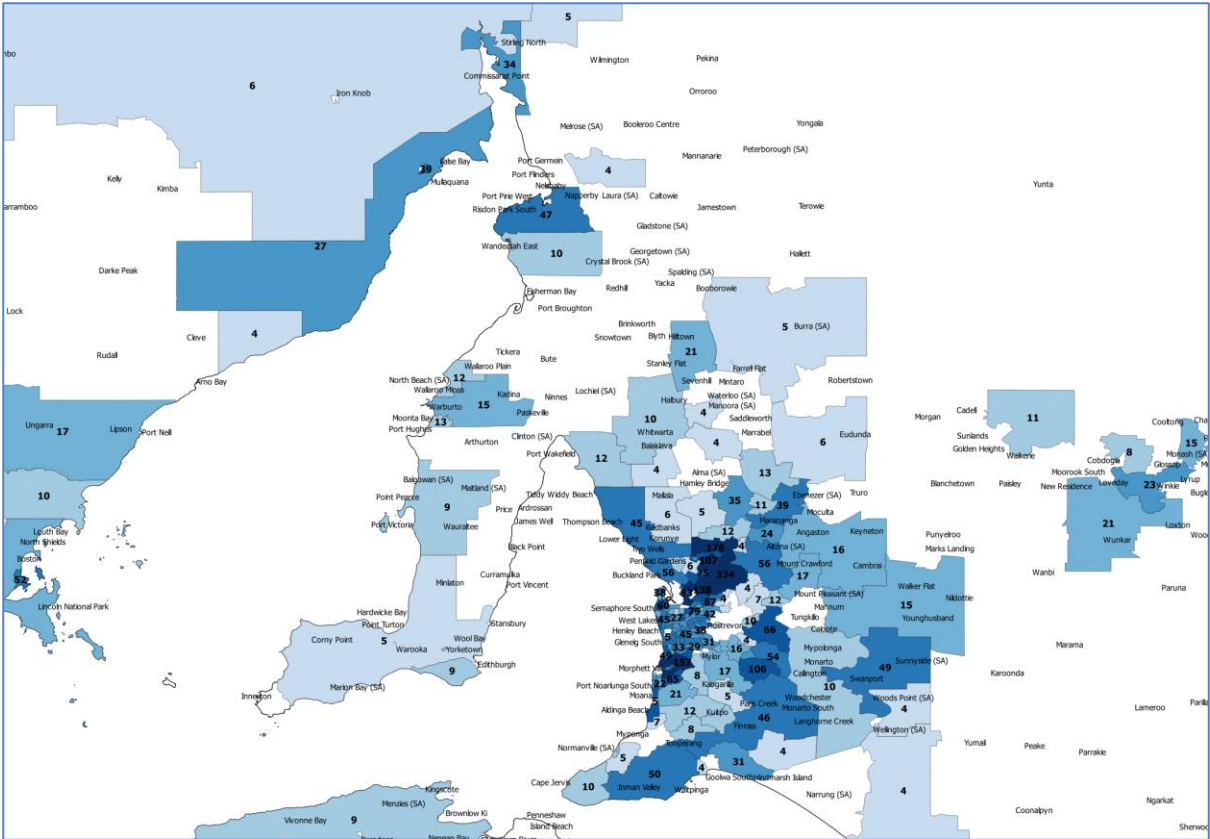

Each State Data Pack includes the follow:

- DVA veteran Map by Postcode (not LGA)
 - Each postcode labelled with the number of DVA veterans in that postcode
 - Town/Suburb names also included to assist in identifying where specific postcode boundaries are.
- Mil Super Ex-Service Personnel (Regular and Reservists who have had CFTS) map by postcodes
 - Each postcode labelled with the number of Mil Super Ex-Service personnel in that postcode
 - Town/Suburb names also included to assist in identifying where specific postcode boundaries are.
- U55 Mil Super Ex-Service Personnel (Regular and Reservists who have had CFTS) map by postcodes
 - Each postcode labelled with the number of U55 Mil Super Ex-Service personnel in that postcode
 - Town/Suburb names also included to assist in identifying where specific postcode boundaries are.
- Locations of existing ESOs by town/suburb

DVA veteran Map by Postcode

DVA Veterans by postcode

Under 55 Mil Super Ex-Service Personnel (Regular and Reservists who have had CFTS) map by postcodes

U55 Mil Super ex-service personnel

Locations of existing ESOs by town/suburb