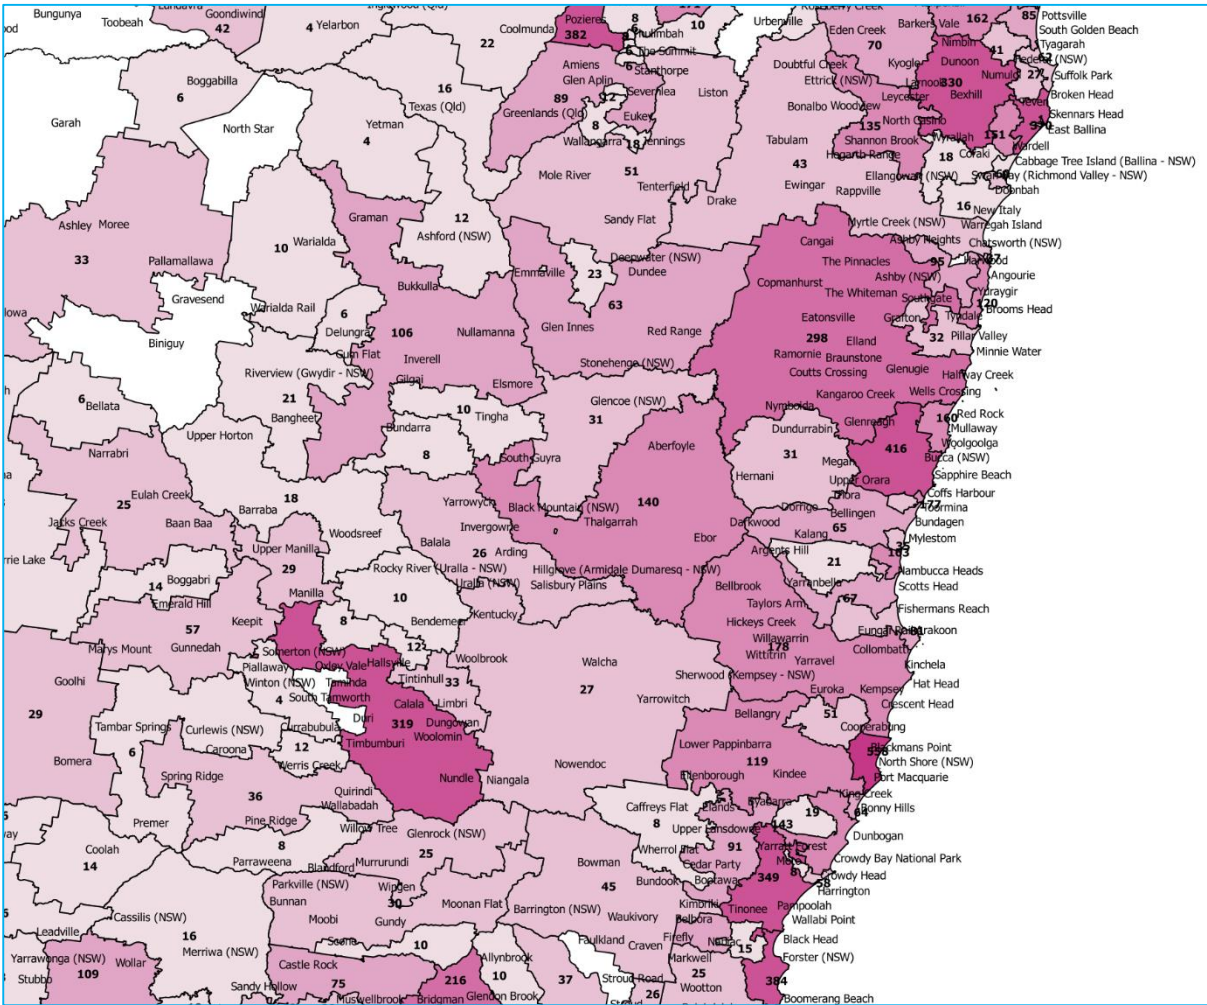

U55 Mil Super ex-service personnel

Locations of existing ESOs by town/suburb

State Data Pack – NSW / ACT

State Data Packs have been developed to enable higher resolution analysis by the ESO community of veteran location data collected by the ESO Mapping Project.

Each State Data Pack includes the follow:

- DVA veteran Map by Postcode (not LGA)
 - Each postcode labelled with the number of DVA veterans in that postcode
 - Town/Suburb names also included to assist in identifying where specific postcode boundaries are.
- Mil Super Ex-Service Personnel (Regular and Reservists who have had CFTS) map by postcodes
 - Each postcode labelled with the number of Mil Super Ex-Service personnel in that postcode
 - Town/Suburb names also included to assist in identifying where specific postcode boundaries are.
- U55 Mil Super Ex-Service Personnel (Regular and Reservists who have had CFTS) map by postcodes
 - Each postcode labelled with the number of U55 Mil Super Ex-Service personnel in that postcode
 - Town/Suburb names also included to assist in identifying where specific postcode boundaries are.
- Locations of existing ESOs by town/suburb