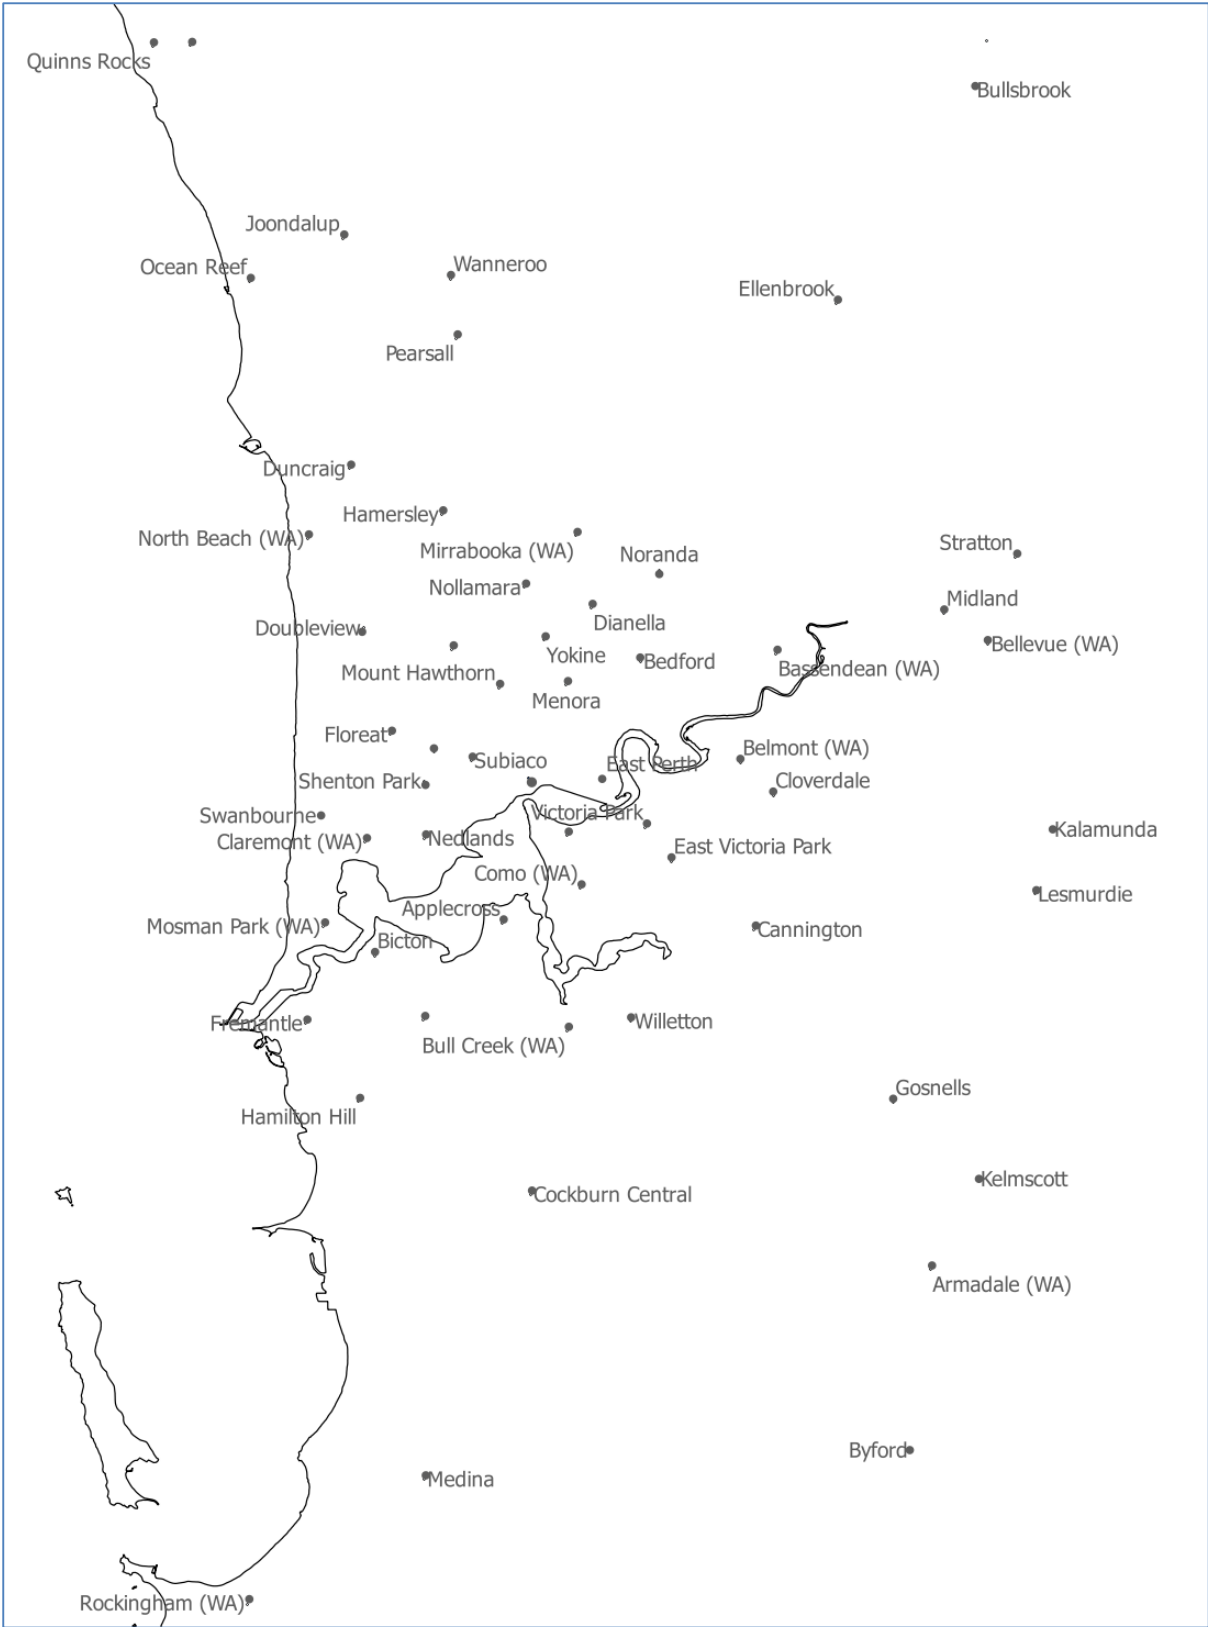

U55 Mil Super ex-service personnel

- 0 - 7
- 7 - 13
- 13 - 22
- 22 - 36
- 36 - 59
- 59 - 106
- 106 - 888

Locations of existing ESOs by town/suburb

State Data Pack – Victoria

State Data Packs have been developed to enable higher resolution analysis by the ESO community of veteran location data collected by the ESO Mapping Project.