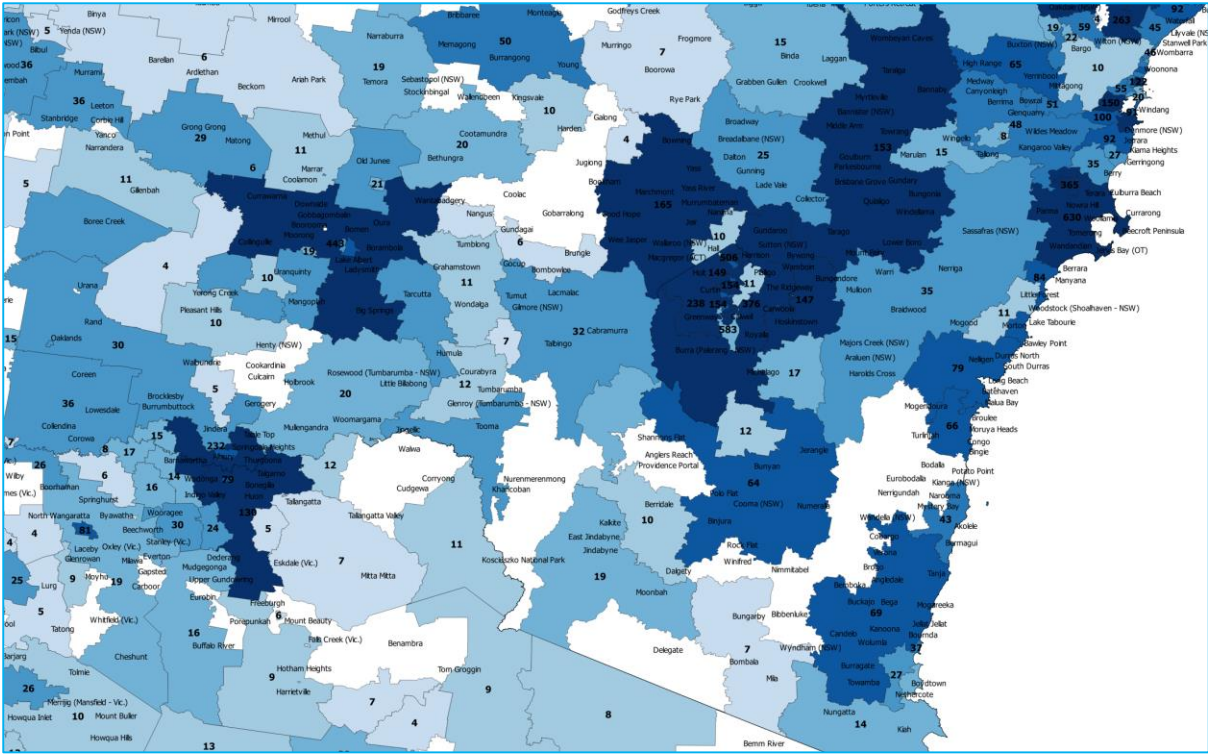

Each State Data Pack includes the follow:

- DVA veteran Map by Postcode (not LGA)
 - Each postcode labelled with the number of DVA veterans in that postcode
 - Town/Suburb names also included to assist in identifying where specific postcode boundaries are.
- Mil Super Ex-Service Personnel (Regular and Reservists who have had CFTS) map by postcodes
 - Each postcode labelled with the number of Mil Super Ex-Service personnel in that postcode
 - Town/Suburb names also included to assist in identifying where specific postcode boundaries are.
- U55 Mil Super Ex-Service Personnel (Regular and Reservists who have had CFTS) map by postcodes
 - Each postcode labelled with the number of U55 Mil Super Ex-Service personnel in that postcode
 - Town/Suburb names also included to assist in identifying where specific postcode boundaries are.
- Locations of existing ESOs by town/suburb

U55 Mil Super ex-service personnel

Locations of existing ESOs by town/suburb

State Data Pack – Western Australia

State Data Packs have been developed to enable higher resolution analysis by the ESO community of veteran location data collected by the ESO Mapping Project.